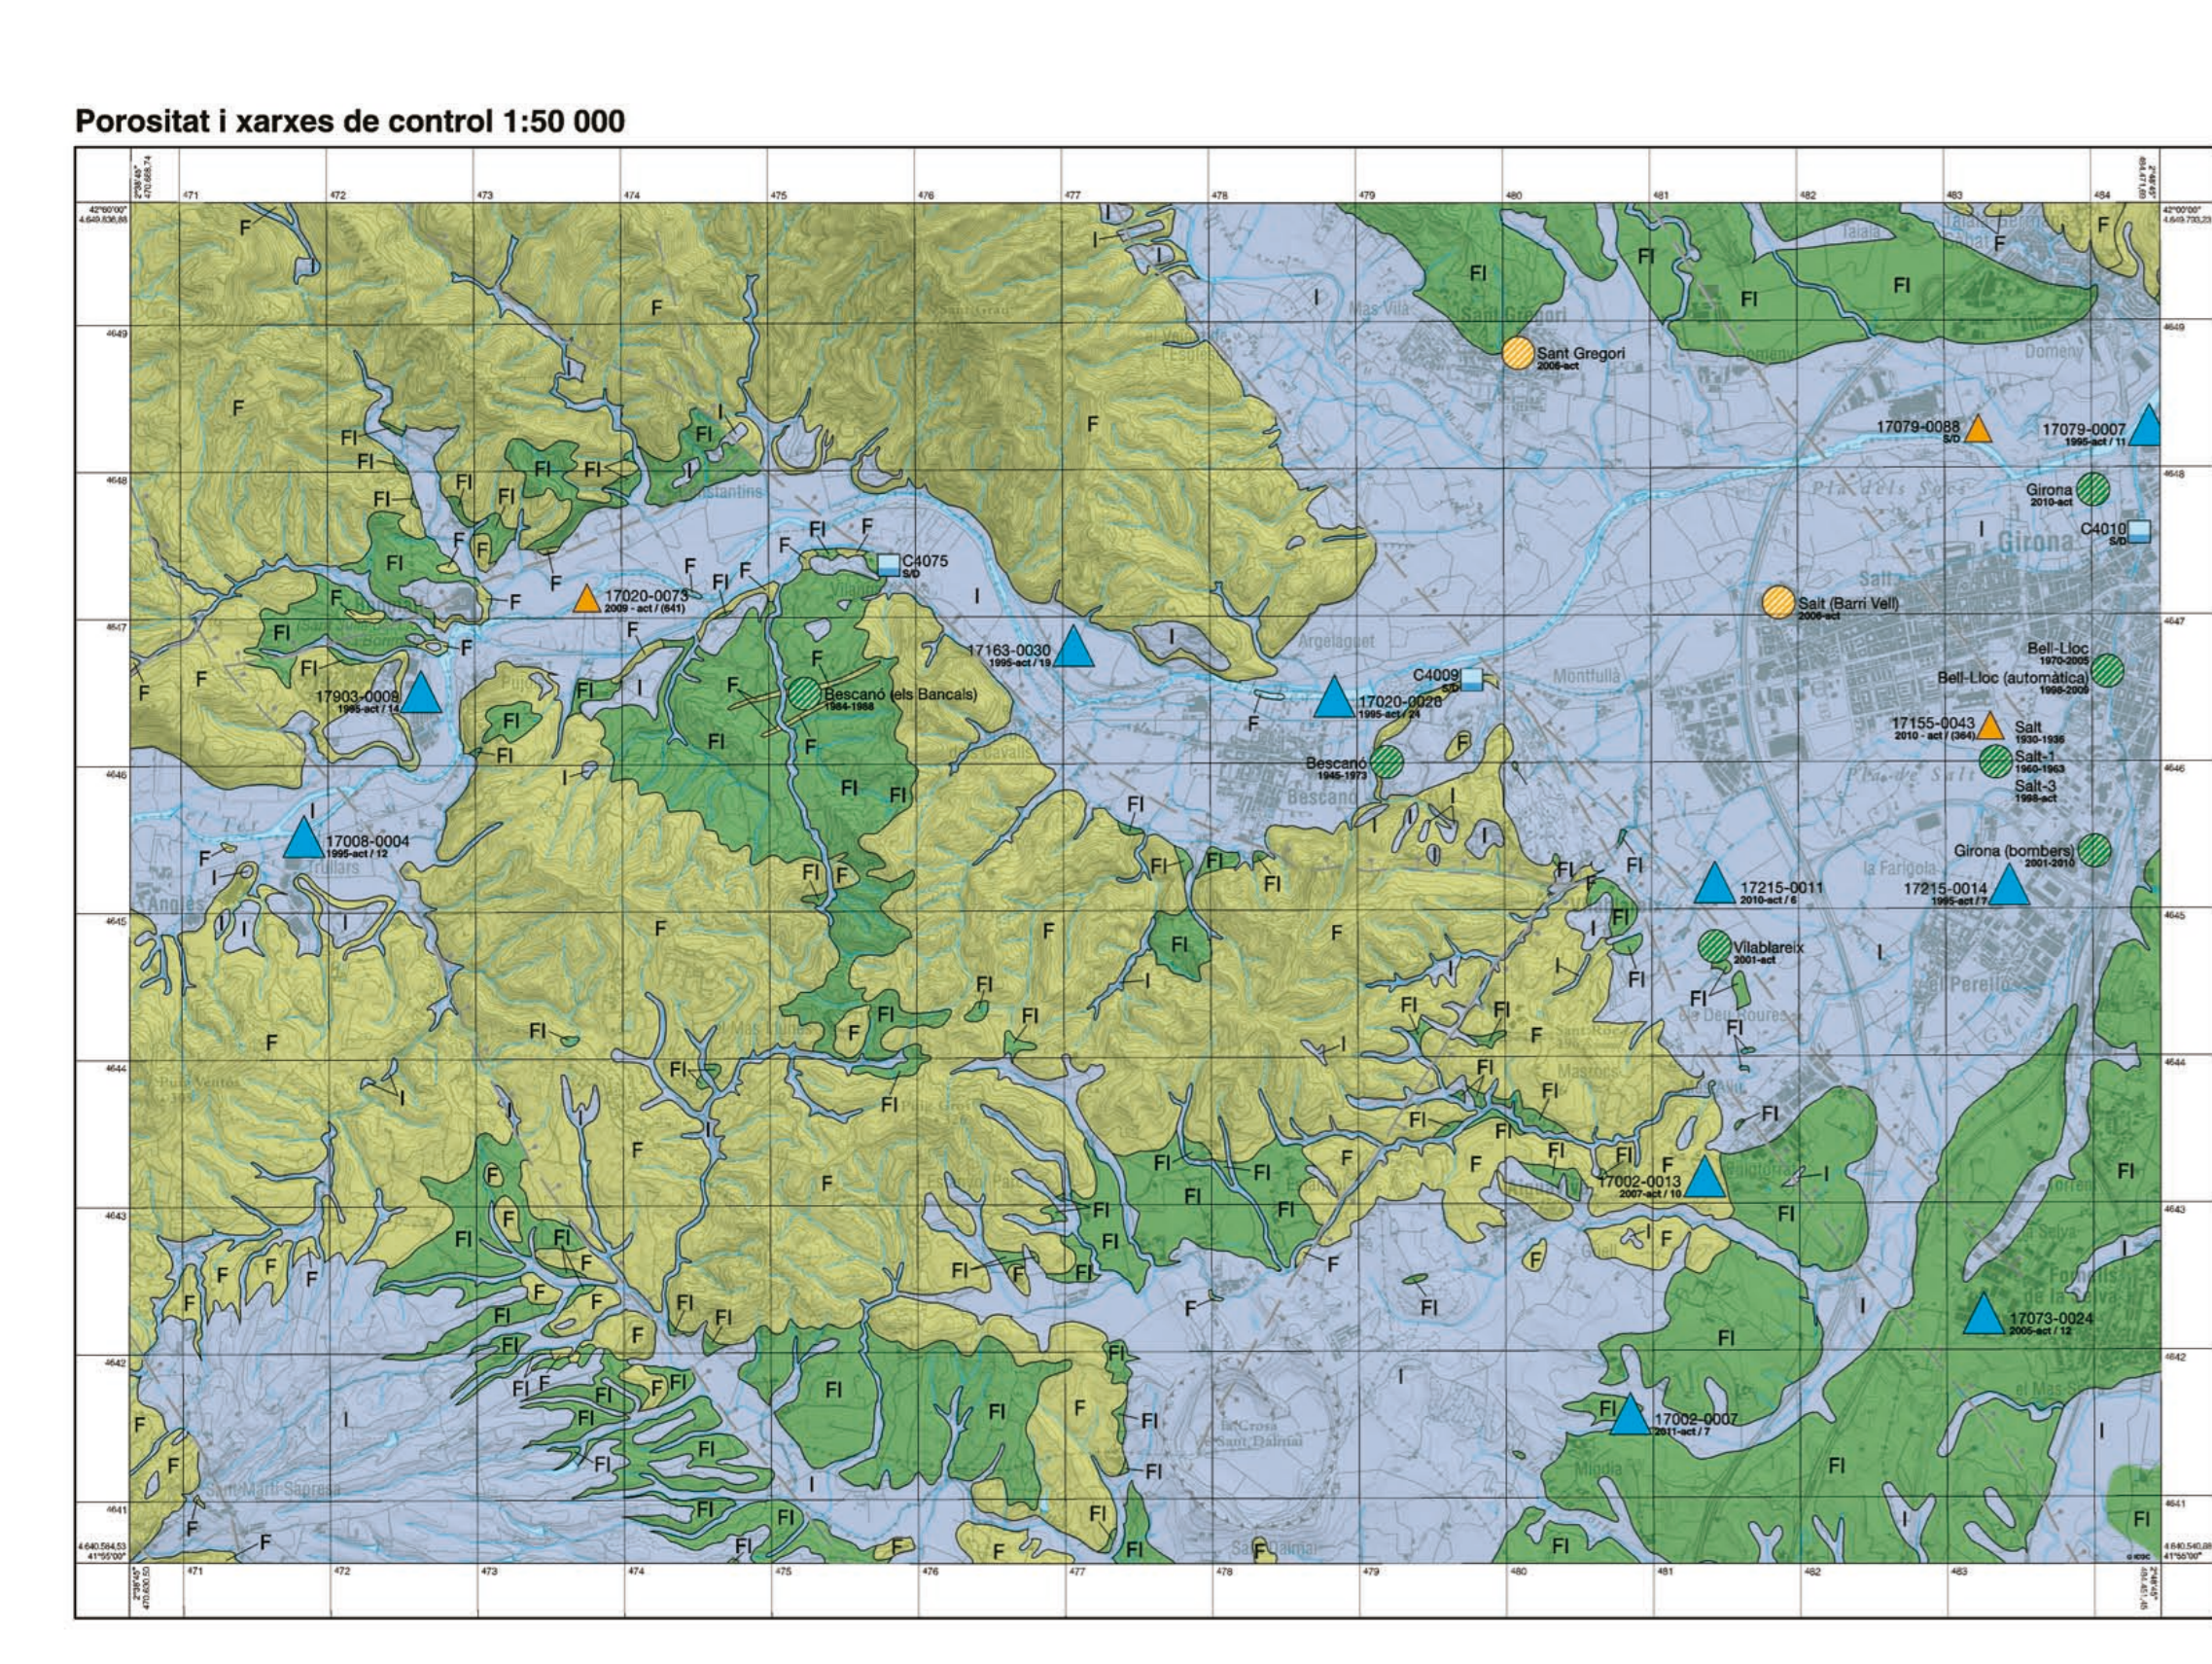

Project information including logos for the Institut Cartogràfic i Geològic de Catalunya, the project title 'Mapa geològic de Catalunya', and the specific map title 'Mapa hidrogeològic de Catalunya'.

Project information for the basement and quaternary aquifers maps, including logos and project details.

Project information for the lithology and piezometry maps, including logos and project details.

Project information for the tectonic and hydrochemical maps, including logos and project details.

Project information for the vulnerability (DRASTIC) map, including logos and project details.