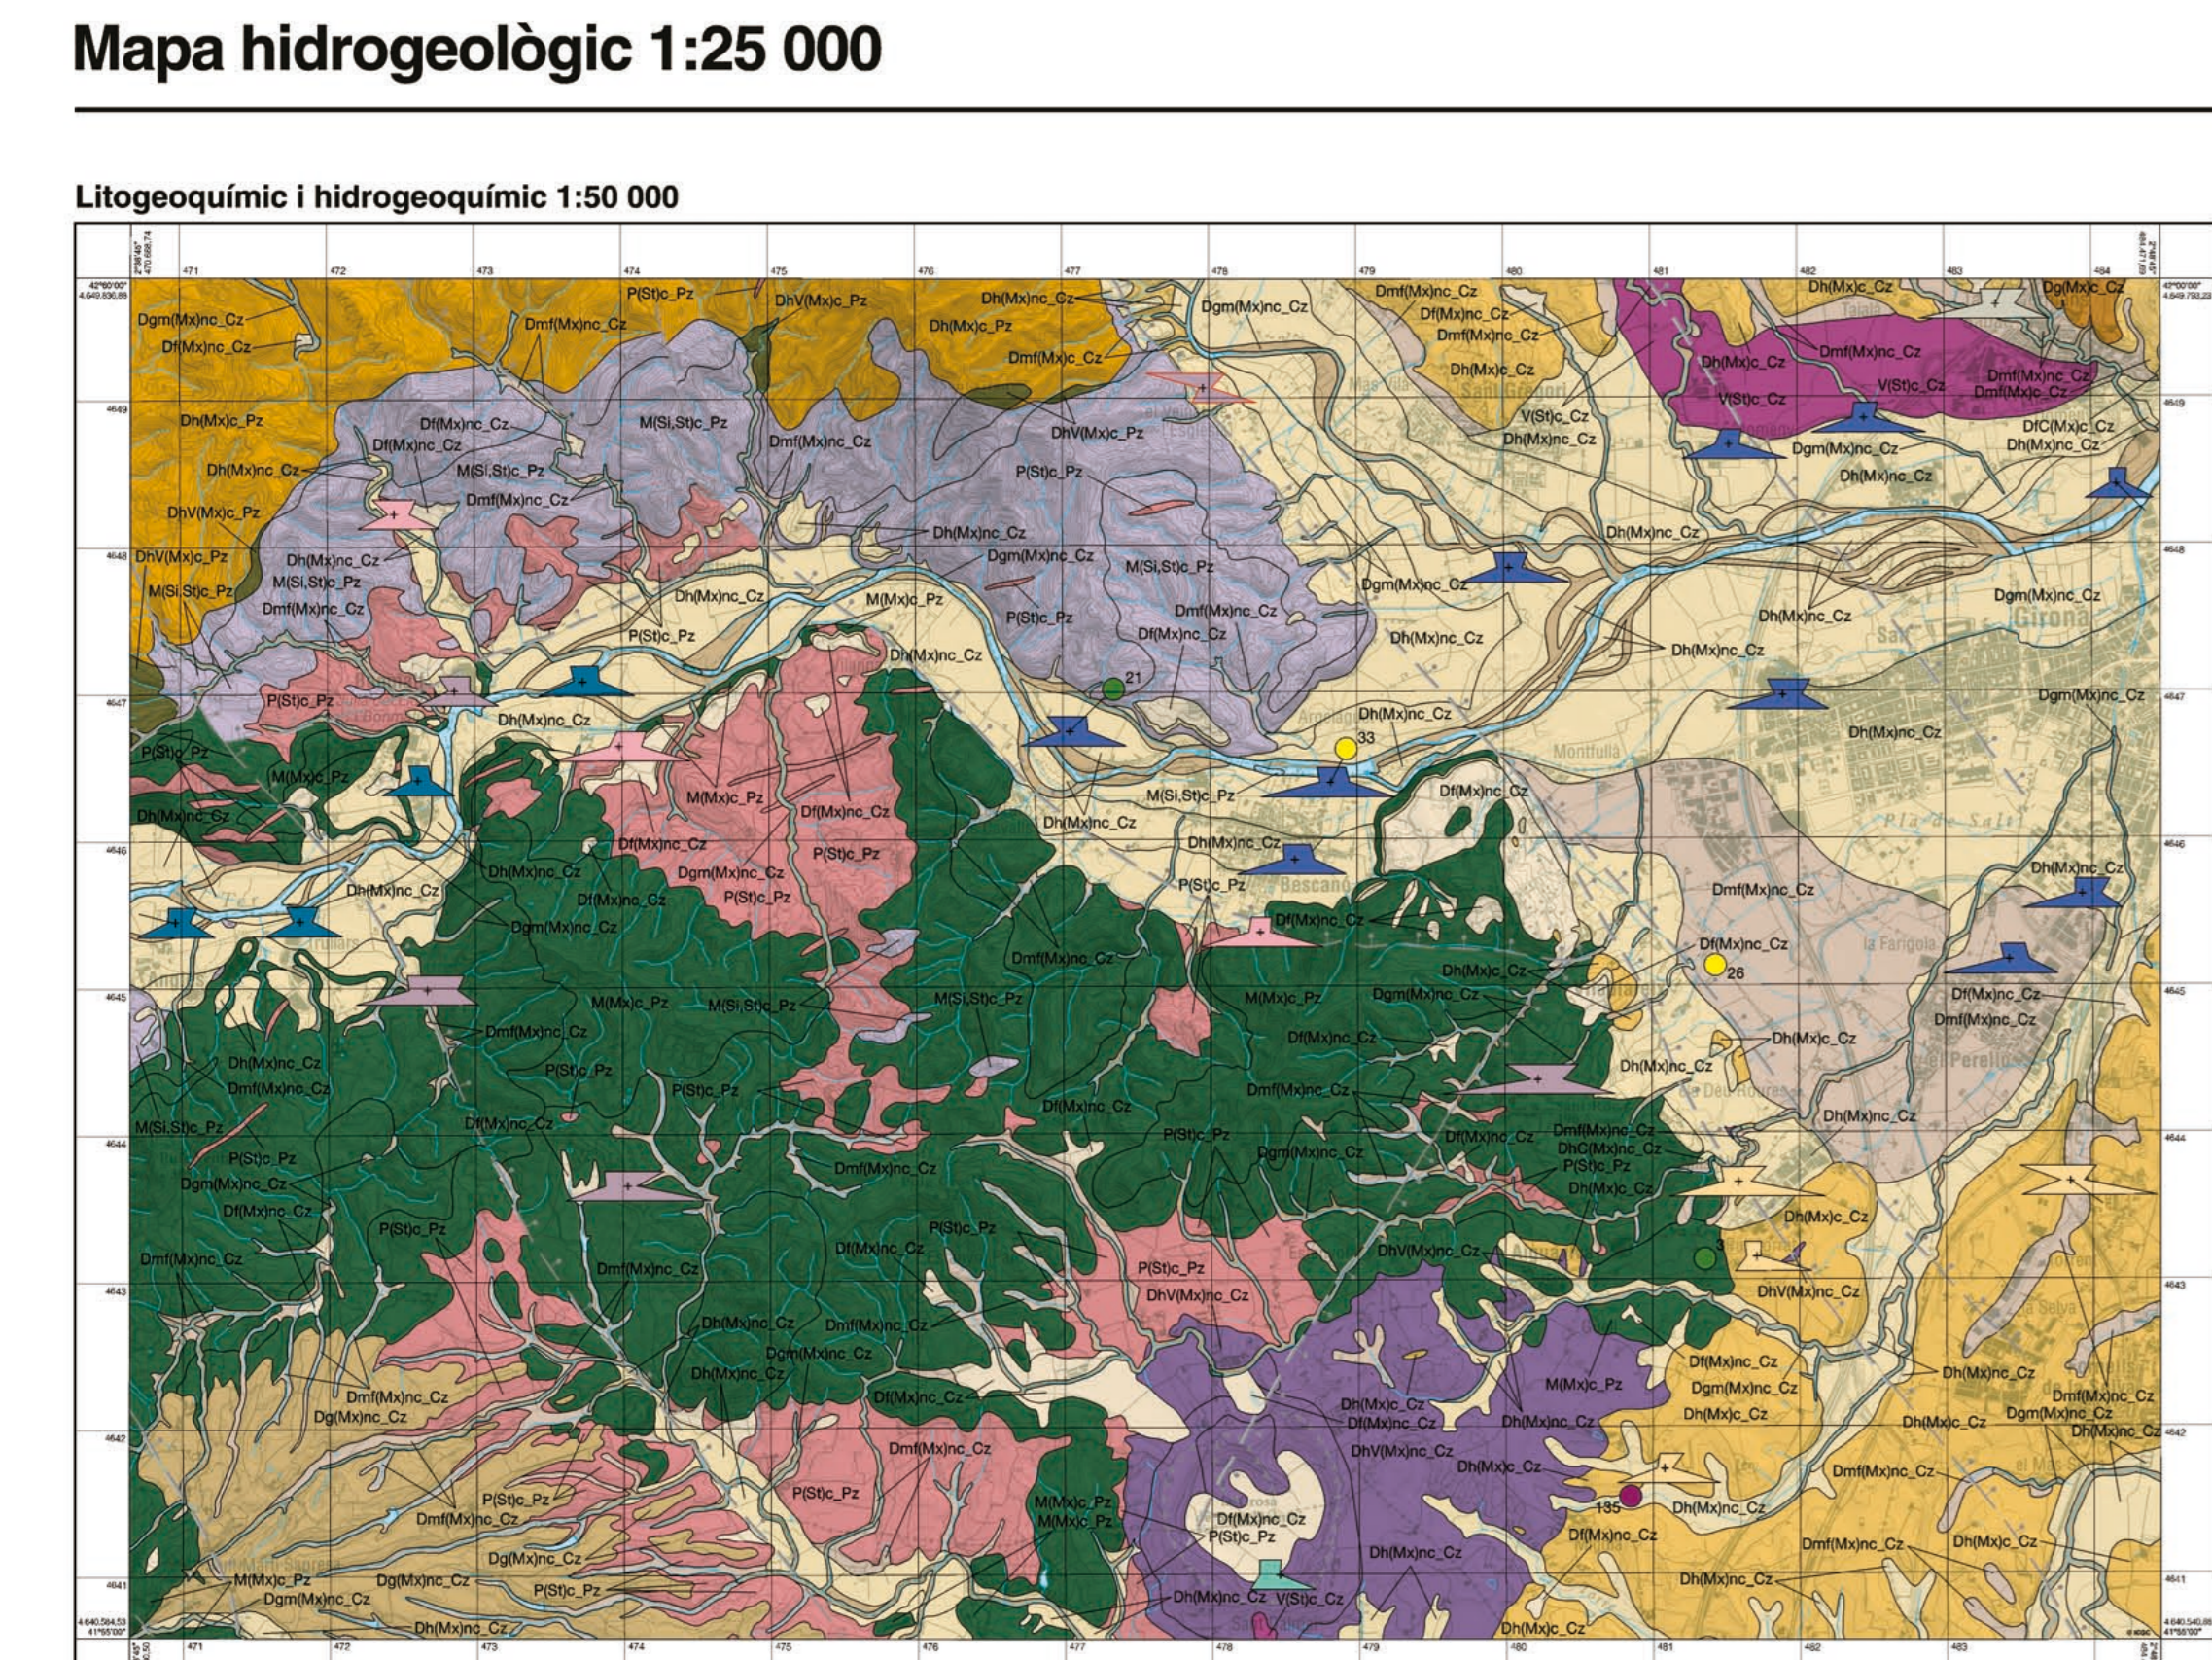

Project information including logos for the Institut Cartogràfic i Geològic de Catalunya, the project title 'Mapa geològic de Catalunya', and the specific map title 'Mapa hidrogeològic de Catalunya'.

Project information for the basement and quaternary aquifers maps, including logos and project details.

Project information for the lithology and piezometry maps, including logos and project details.

Project information for the tectonic and hydrochemical maps, including logos and project details.

Project information for the vulnerability (DRASTIC) map, including logos and project details.