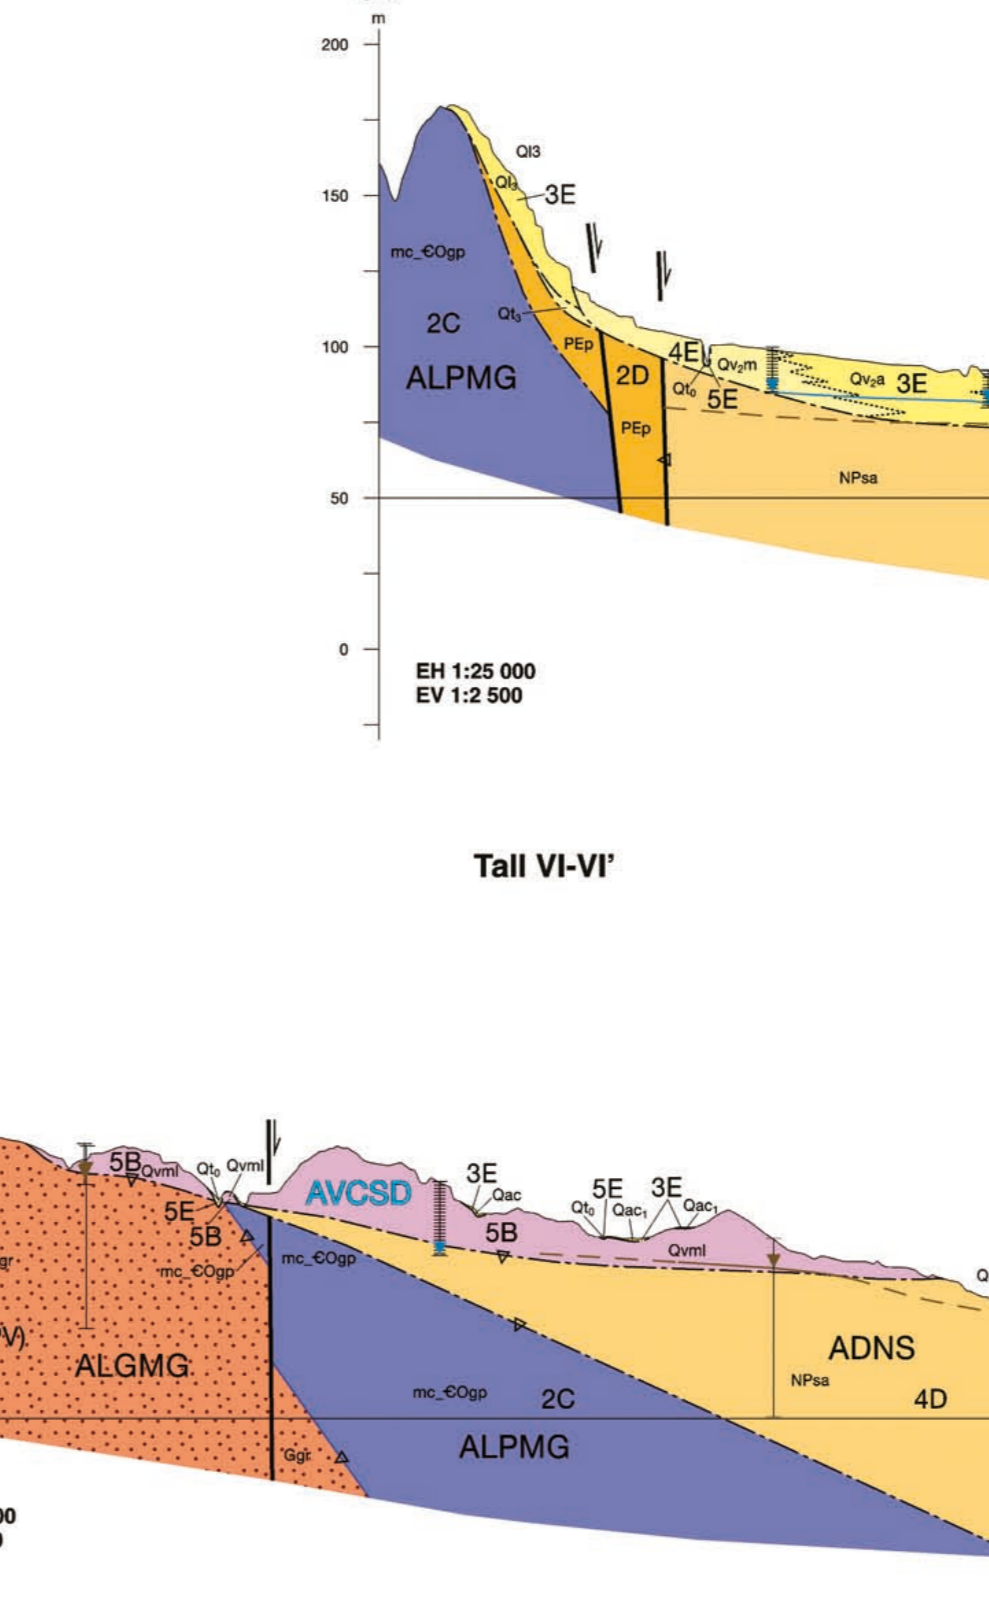

Project information including logos for the Institut Cartogràfic i Geològic de Catalunya, the project title 'Mapa geològic de Catalunya', and the specific map title 'Mapa hidrogeològic de Catalunya'.

Project information for the basement and quaternary aquifers maps, including logos and project details.

Project information for the lithology and piezometry maps, including logos and project details.

Project information for the tectonic and hydrochemical maps, including logos and project details.

Project information for the vulnerability (DRASTIC) map, including logos and project details.