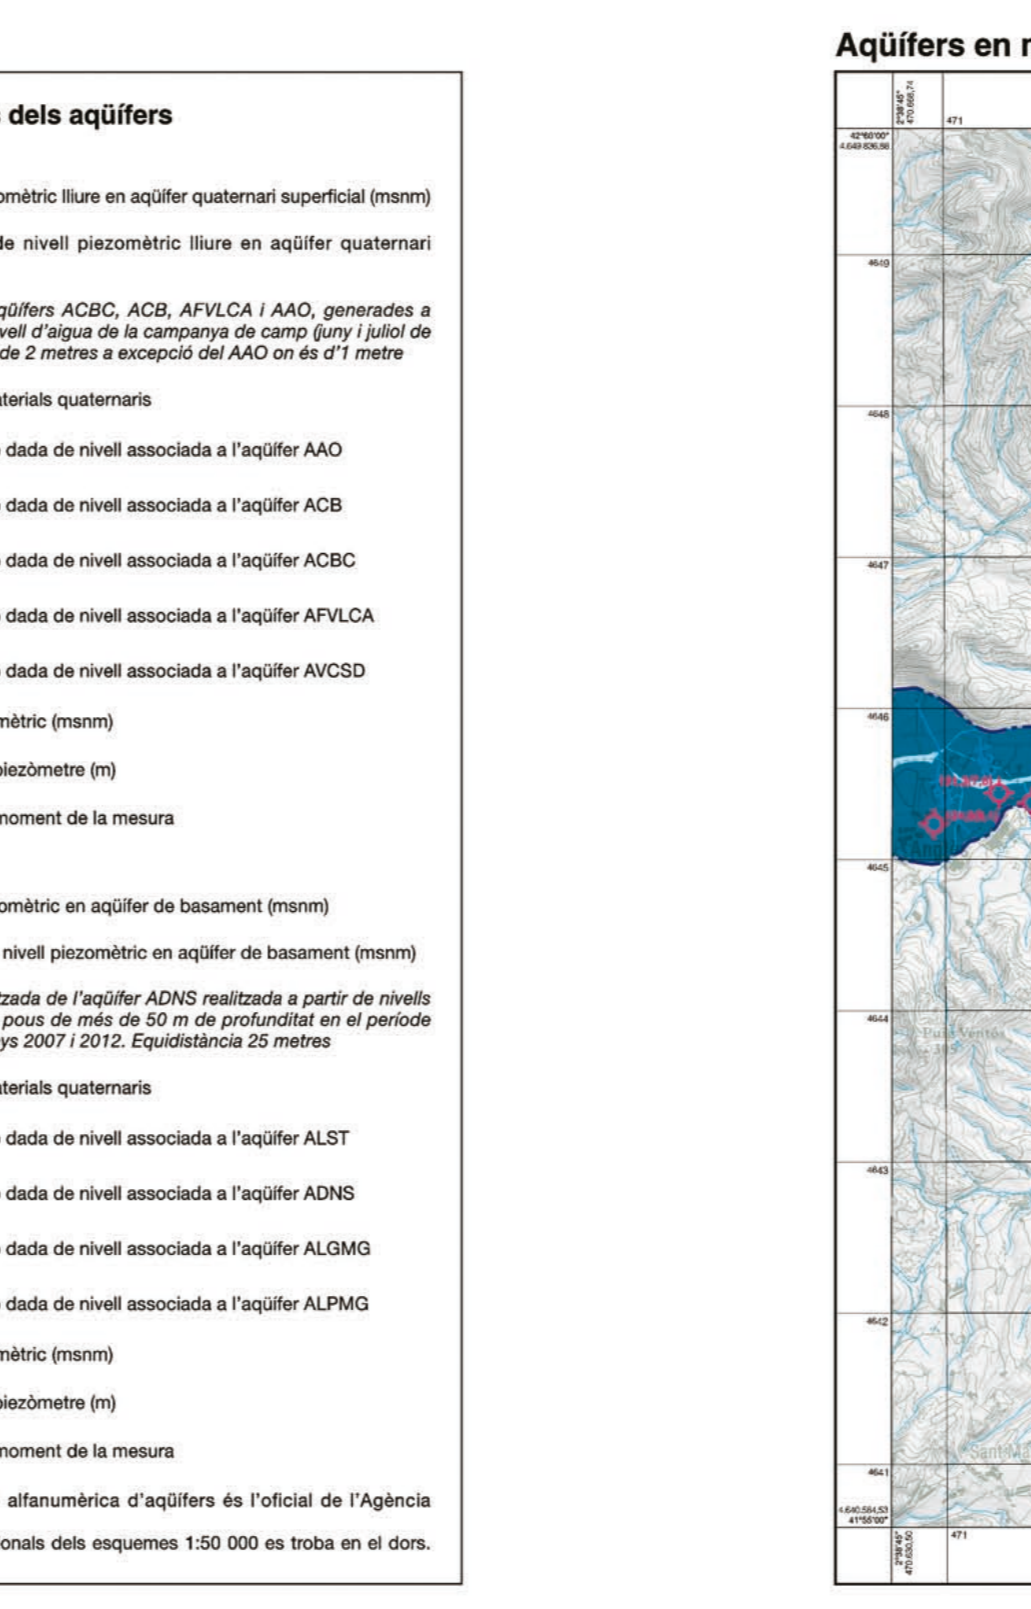

Project information including logos for the Institut Cartogràfic i Geològic de Catalunya, the project title 'Mapa geològic de Catalunya', and the specific map title 'Mapa hidrogeològic de Catalunya'.

Project information for the basement and quaternary aquifers maps, including logos and project details.

Project information for the lithology and piezometry maps, including logos and project details.

Project information for the tectonic and hydrochemical maps, including logos and project details.

Project information for the vulnerability (DRASTIC) map, including logos and project details.