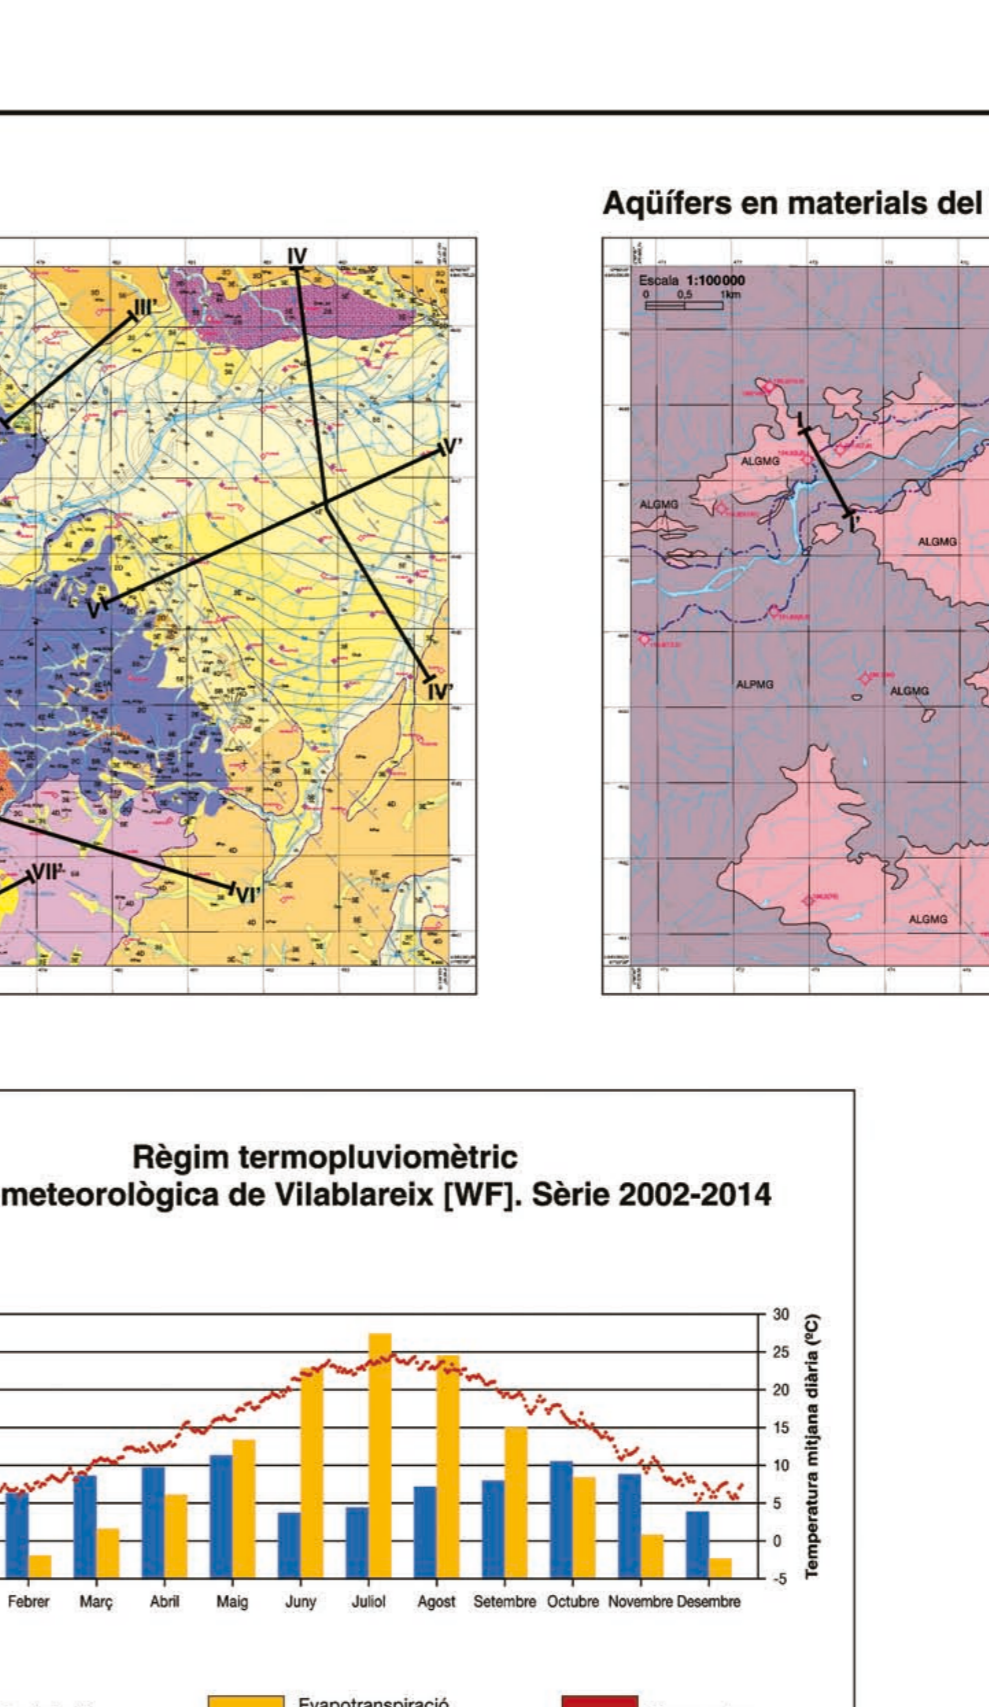

Project information including logos for the Institut Cartogràfic i Geològic de Catalunya, the project title 'Mapa geològic de Catalunya', and the specific map title 'Mapa hidrogeològic de Catalunya'.

Project information for the basement and quaternary aquifers maps, including logos and project details.

Project information for the lithology and piezometry maps, including logos and project details.

Project information for the tectonic and hydrochemical maps, including logos and project details.

Project information for the vulnerability (DRASTIC) map, including logos and project details.