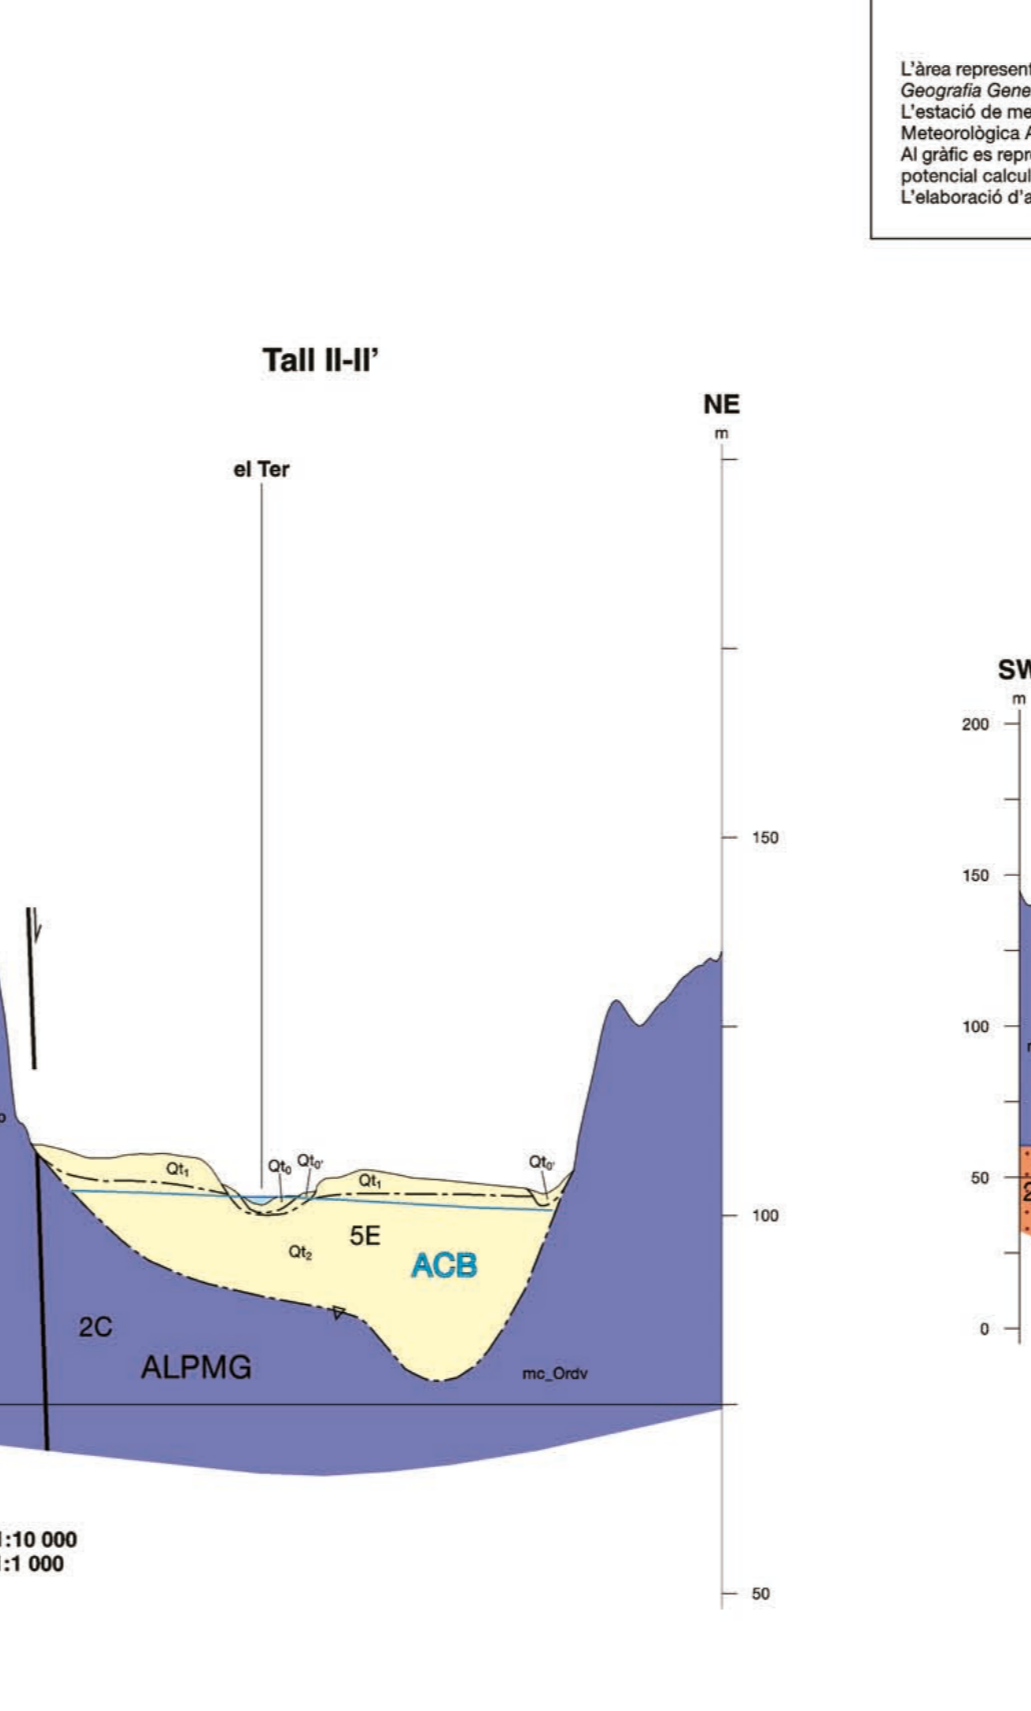

Project information including logos for the Institut Cartogràfic i Geològic de Catalunya, the project title 'Mapa geològic de Catalunya', and the specific map title 'Mapa hidrogeològic de Catalunya'.

Project information for the basement and quaternary aquifers maps, including logos and project details.

Project information for the lithology and piezometry maps, including logos and project details.

Project information for the tectonic and hydrochemical maps, including logos and project details.

Project information for the vulnerability (DRASTIC) map, including logos and project details.