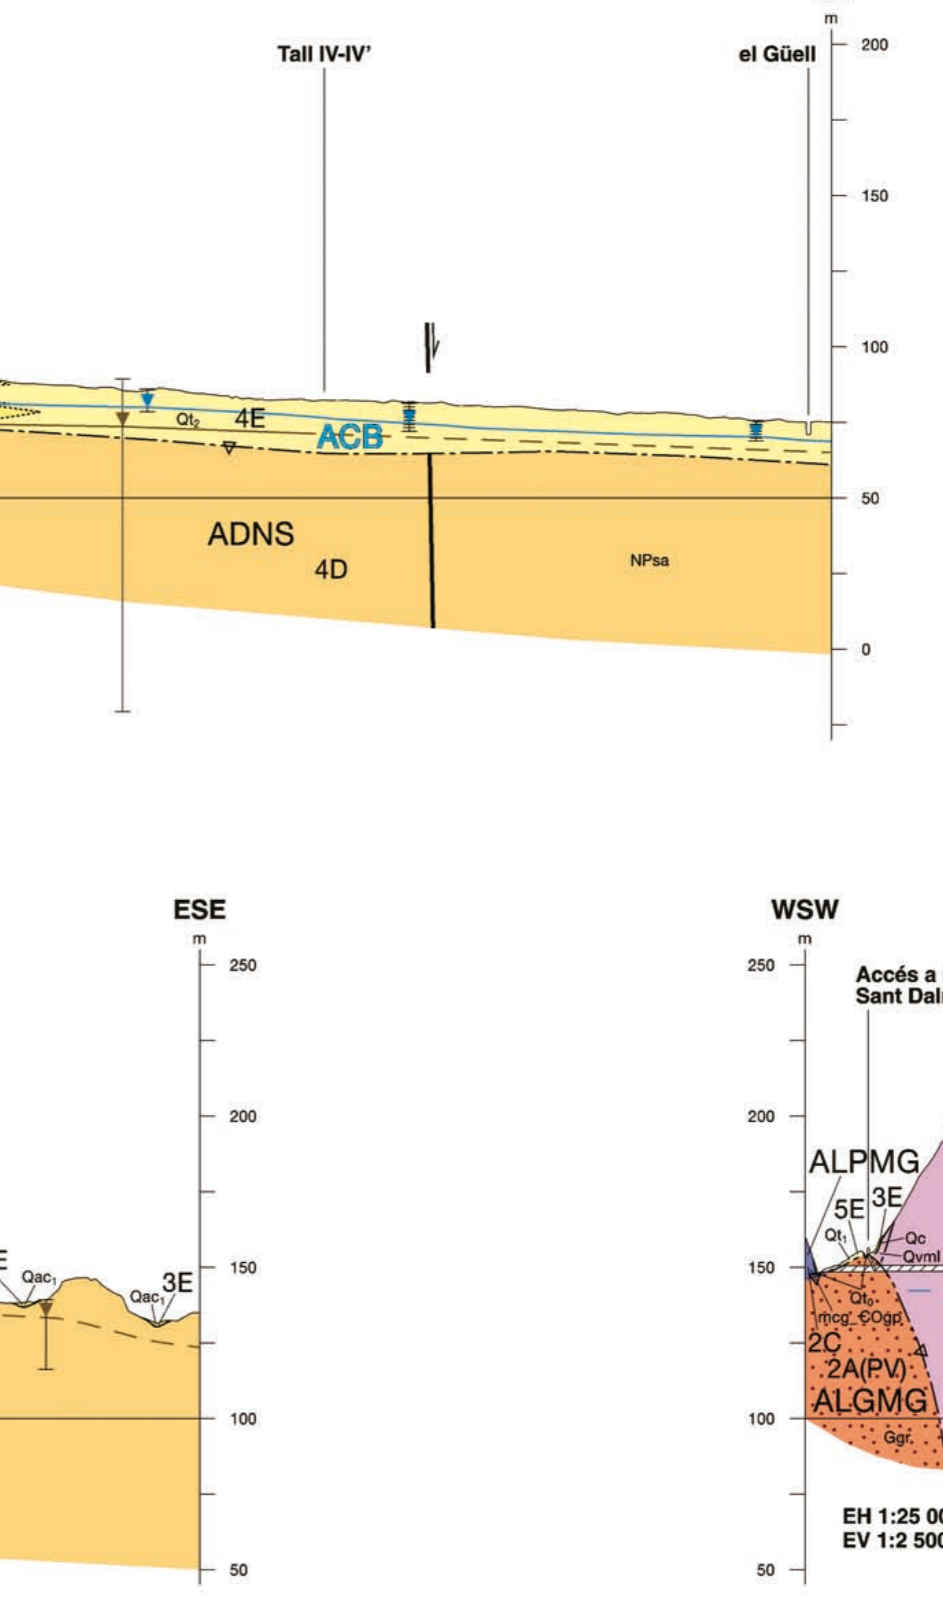

Project information including logos for the Institut Cartogràfic i Geològic de Catalunya, the project title 'Mapa geològic de Catalunya', and the specific map title 'Mapa hidrogeològic de Catalunya'.

Project information for the basement and quaternary aquifers maps, including logos and project details.

Project information for the lithology and piezometry maps, including logos and project details.

Project information for the tectonic and hydrochemical maps, including logos and project details.

Project information for the vulnerability (DRASTIC) map, including logos and project details.