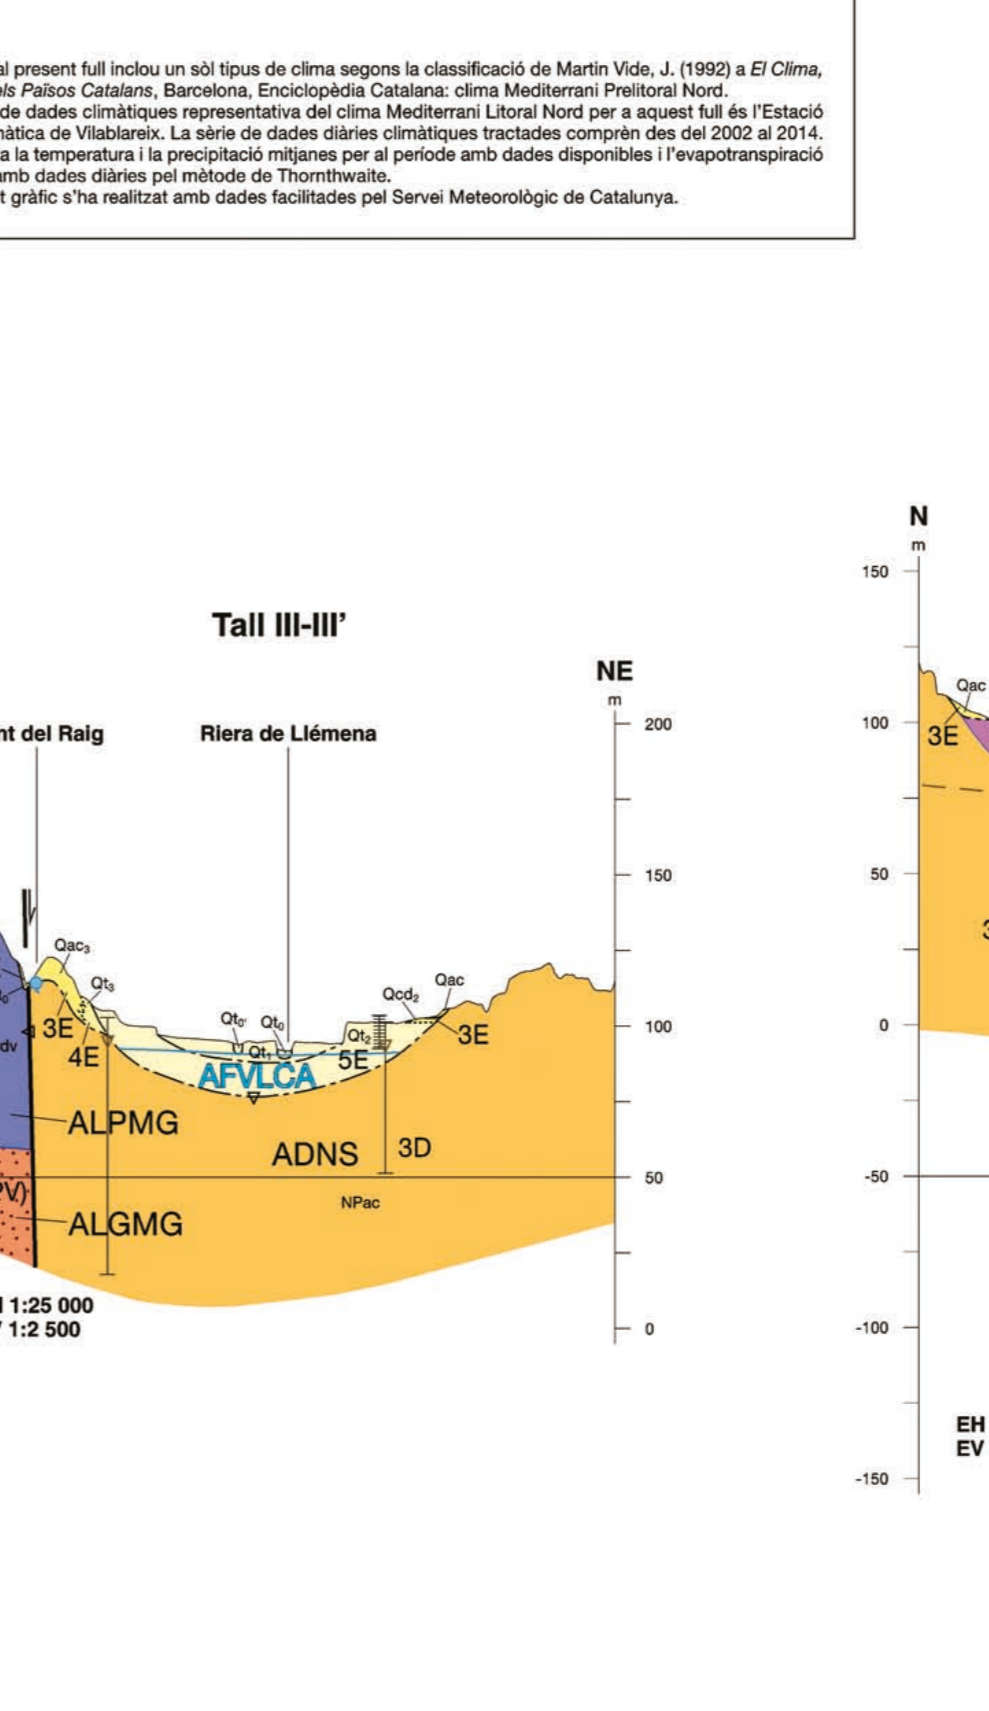

Project information including logos for the Institut Cartogràfic i Geològic de Catalunya, the project title 'Mapa geològic de Catalunya', and the specific map title 'Mapa hidrogeològic de Catalunya'.

Project information for the basement and quaternary aquifers maps, including logos and project details.

Project information for the lithology and piezometry maps, including logos and project details.

Project information for the tectonic and hydrochemical maps, including logos and project details.

Project information for the vulnerability (DRASTIC) map, including logos and project details.