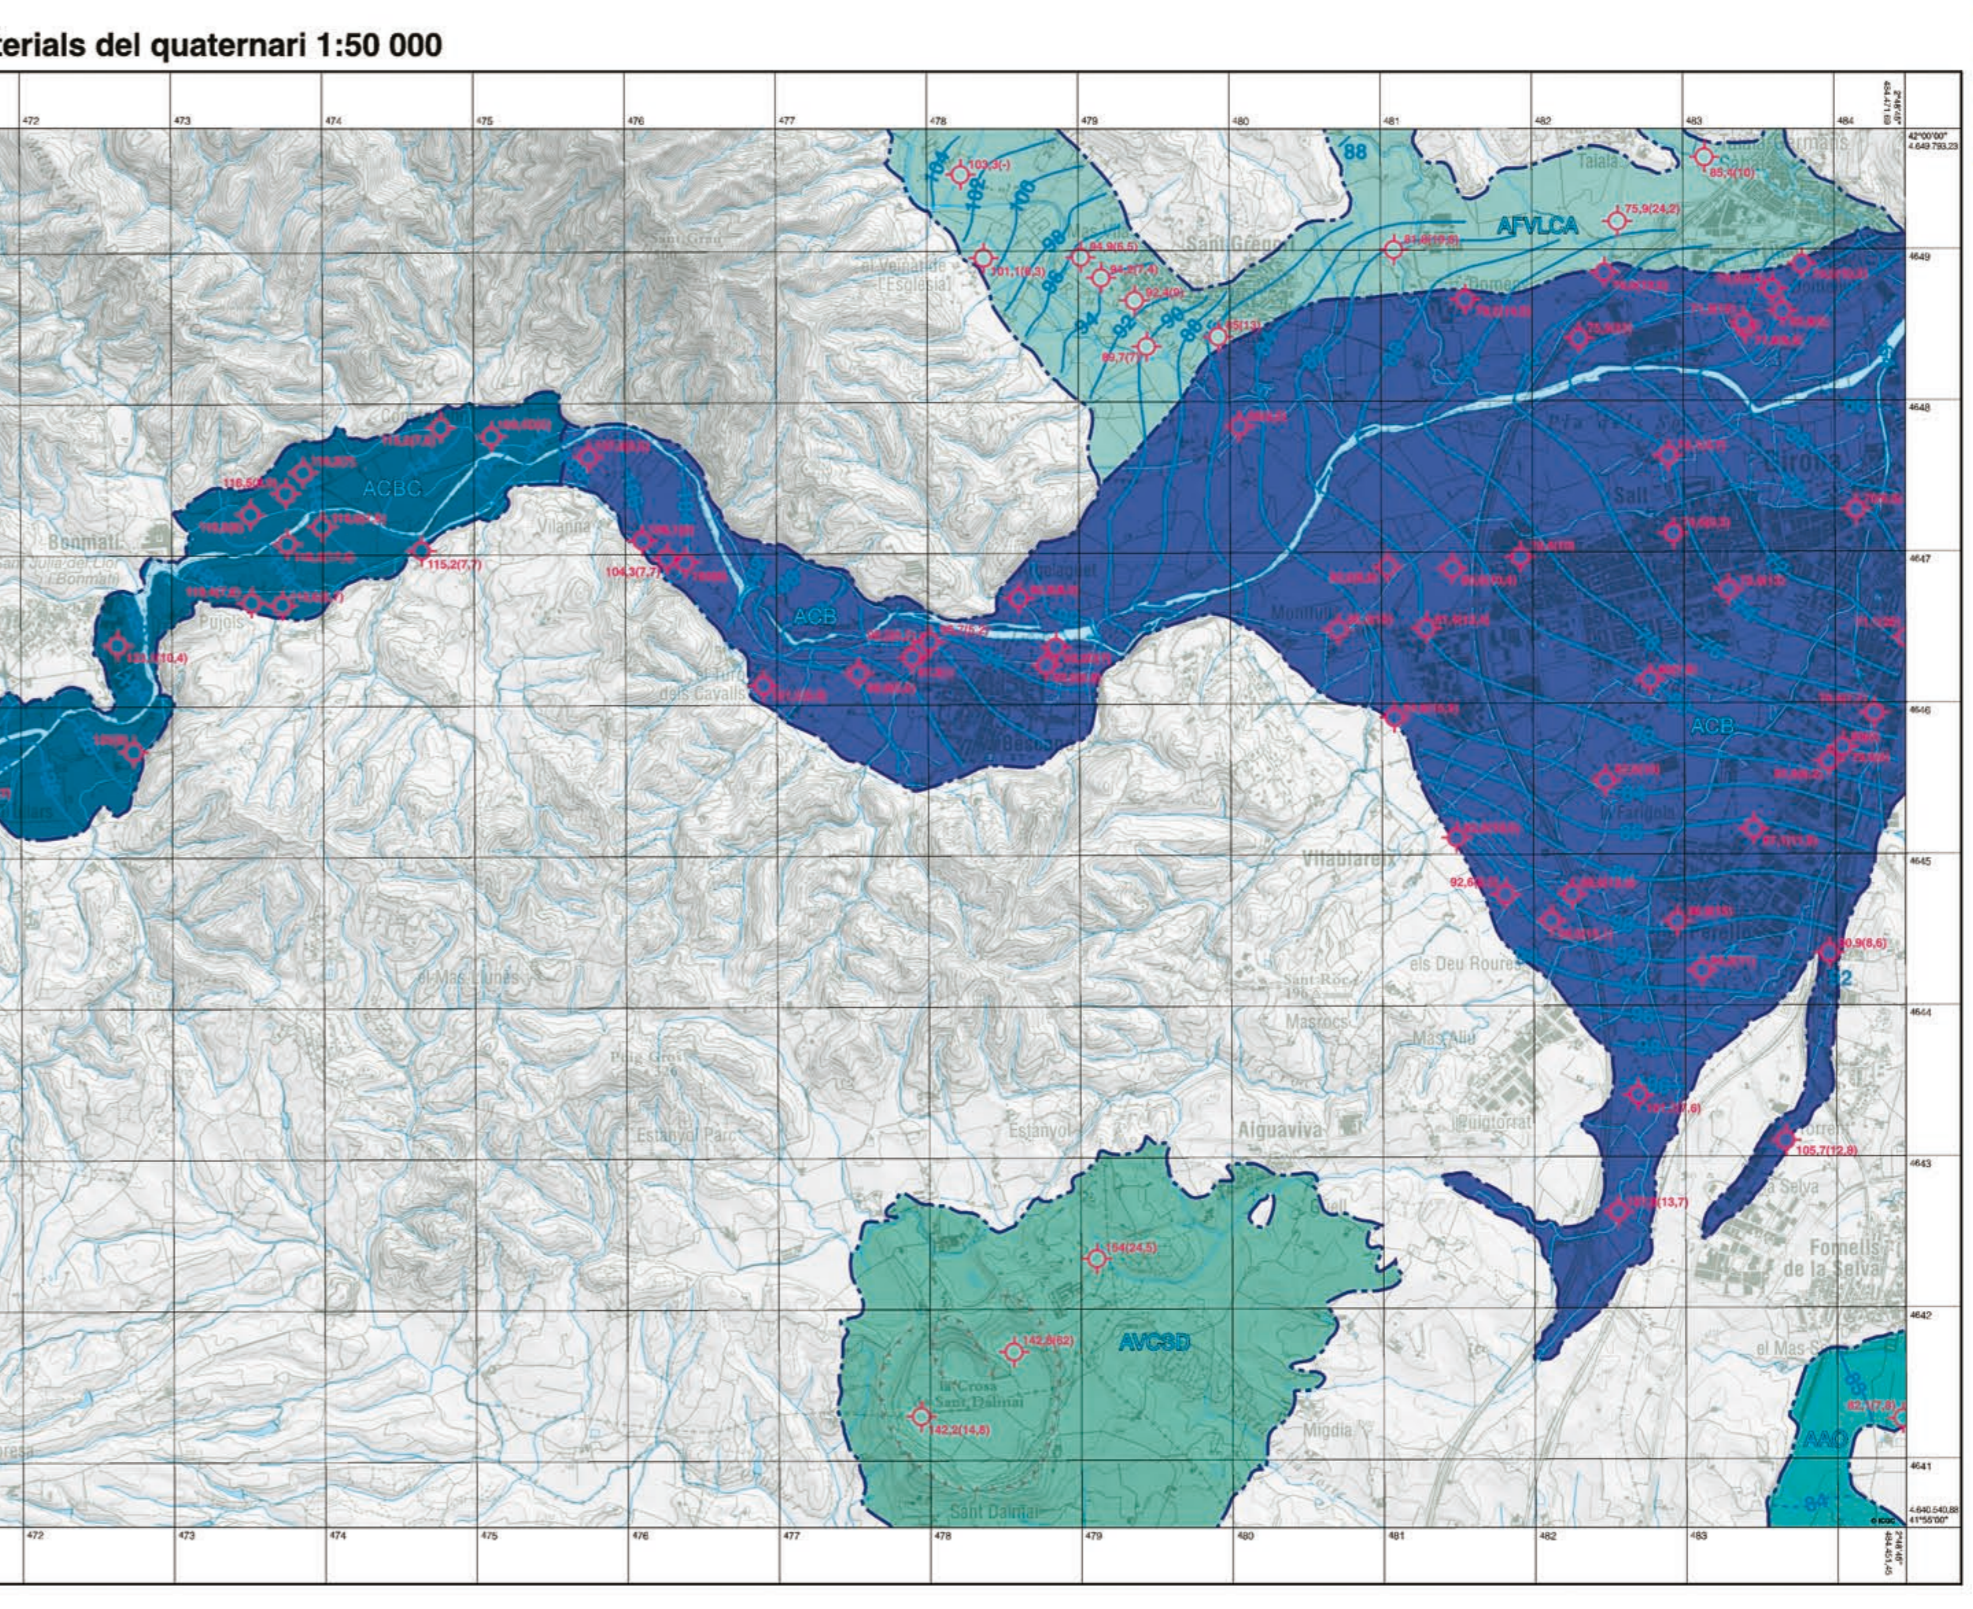

Project information including logos for the Institut Cartogràfic i Geològic de Catalunya, the project title 'Mapa geològic de Catalunya', and the specific map title 'Mapa hidrogeològic de Catalunya'.

Project information for the basement and quaternary aquifers maps, including logos and project details.

Project information for the lithology and piezometry maps, including logos and project details.

Project information for the tectonic and hydrochemical maps, including logos and project details.

Project information for the vulnerability (DRASTIC) map, including logos and project details.