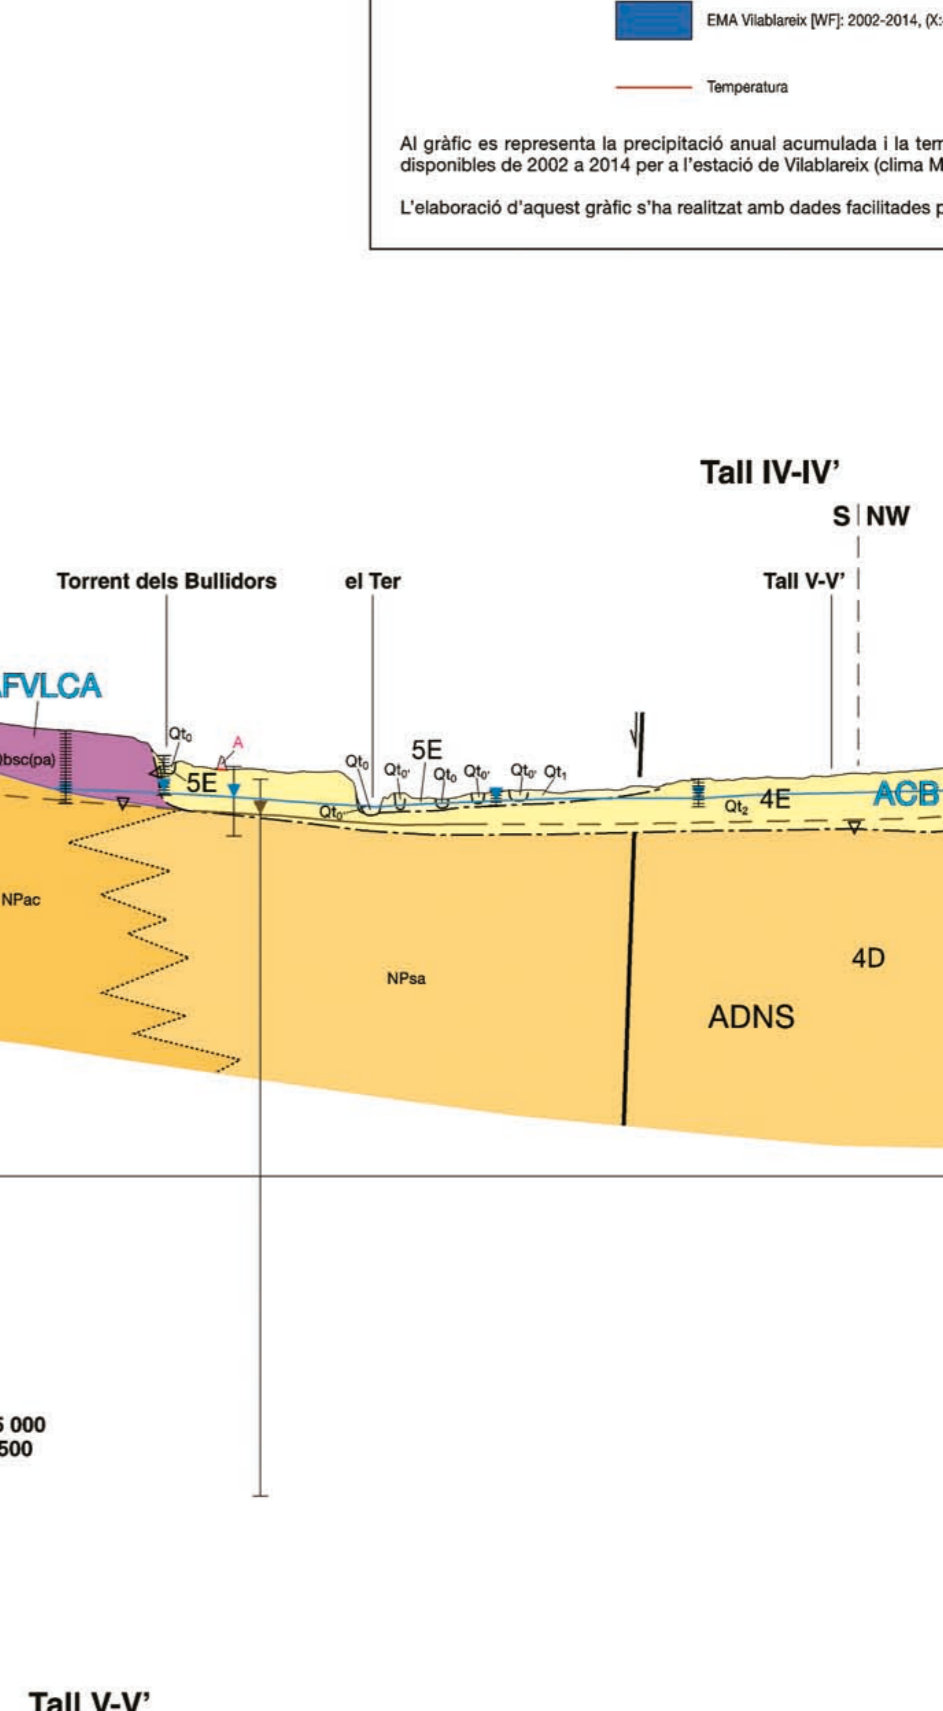

Project information including logos for the Institut Cartogràfic i Geològic de Catalunya, the project title 'Mapa geològic de Catalunya', and the specific map title 'Mapa hidrogeològic de Catalunya'.

Project information for the basement and quaternary aquifers maps, including logos and project details.

Project information for the lithology and piezometry maps, including logos and project details.

Project information for the tectonic and hydrochemical maps, including logos and project details.

Project information for the vulnerability (DRASTIC) map, including logos and project details.