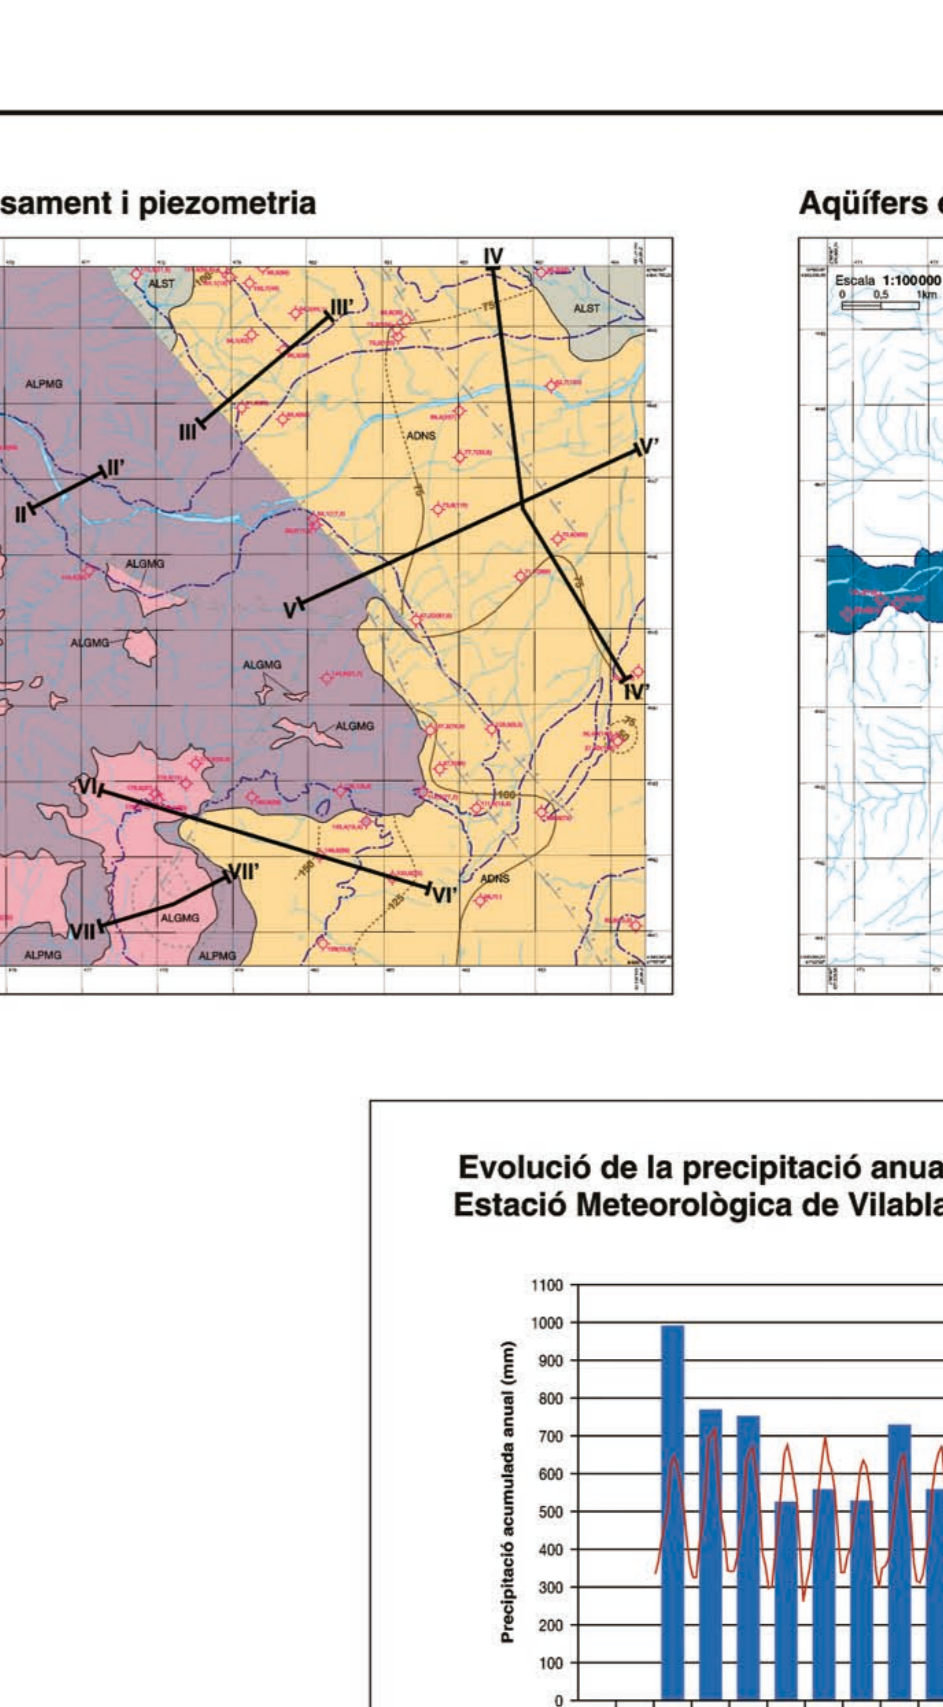

Project information including logos for the Institut Cartogràfic i Geològic de Catalunya, the project title 'Mapa geològic de Catalunya', and the specific map title 'Mapa hidrogeològic de Catalunya'.

Project information for the basement and quaternary aquifers maps, including logos and project details.

Project information for the lithology and piezometry maps, including logos and project details.

Project information for the tectonic and hydrochemical maps, including logos and project details.

Project information for the vulnerability (DRASTIC) map, including logos and project details.