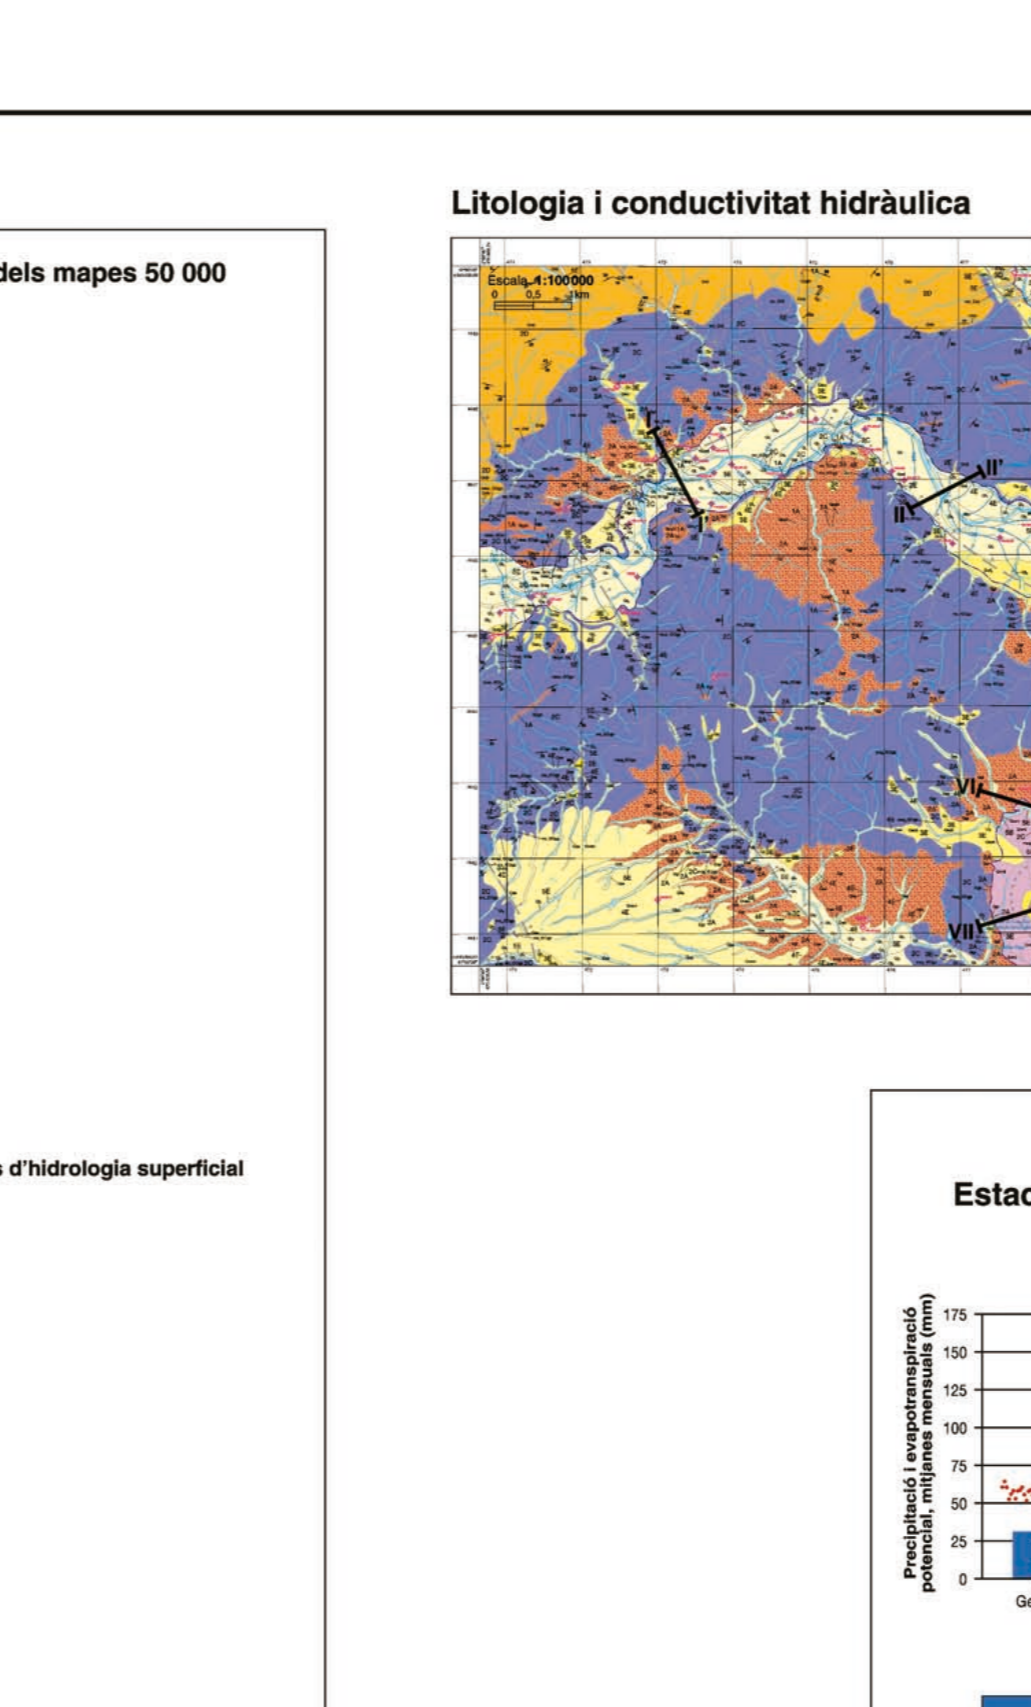

Project information including logos for the Institut Cartogràfic i Geològic de Catalunya, the project title 'Mapa geològic de Catalunya', and the specific map title 'Mapa hidrogeològic de Catalunya'.

Project information for the basement and quaternary aquifers maps, including logos and project details.

Project information for the lithology and piezometry maps, including logos and project details.

Project information for the tectonic and hydrochemical maps, including logos and project details.

Project information for the vulnerability (DRASTIC) map, including logos and project details.