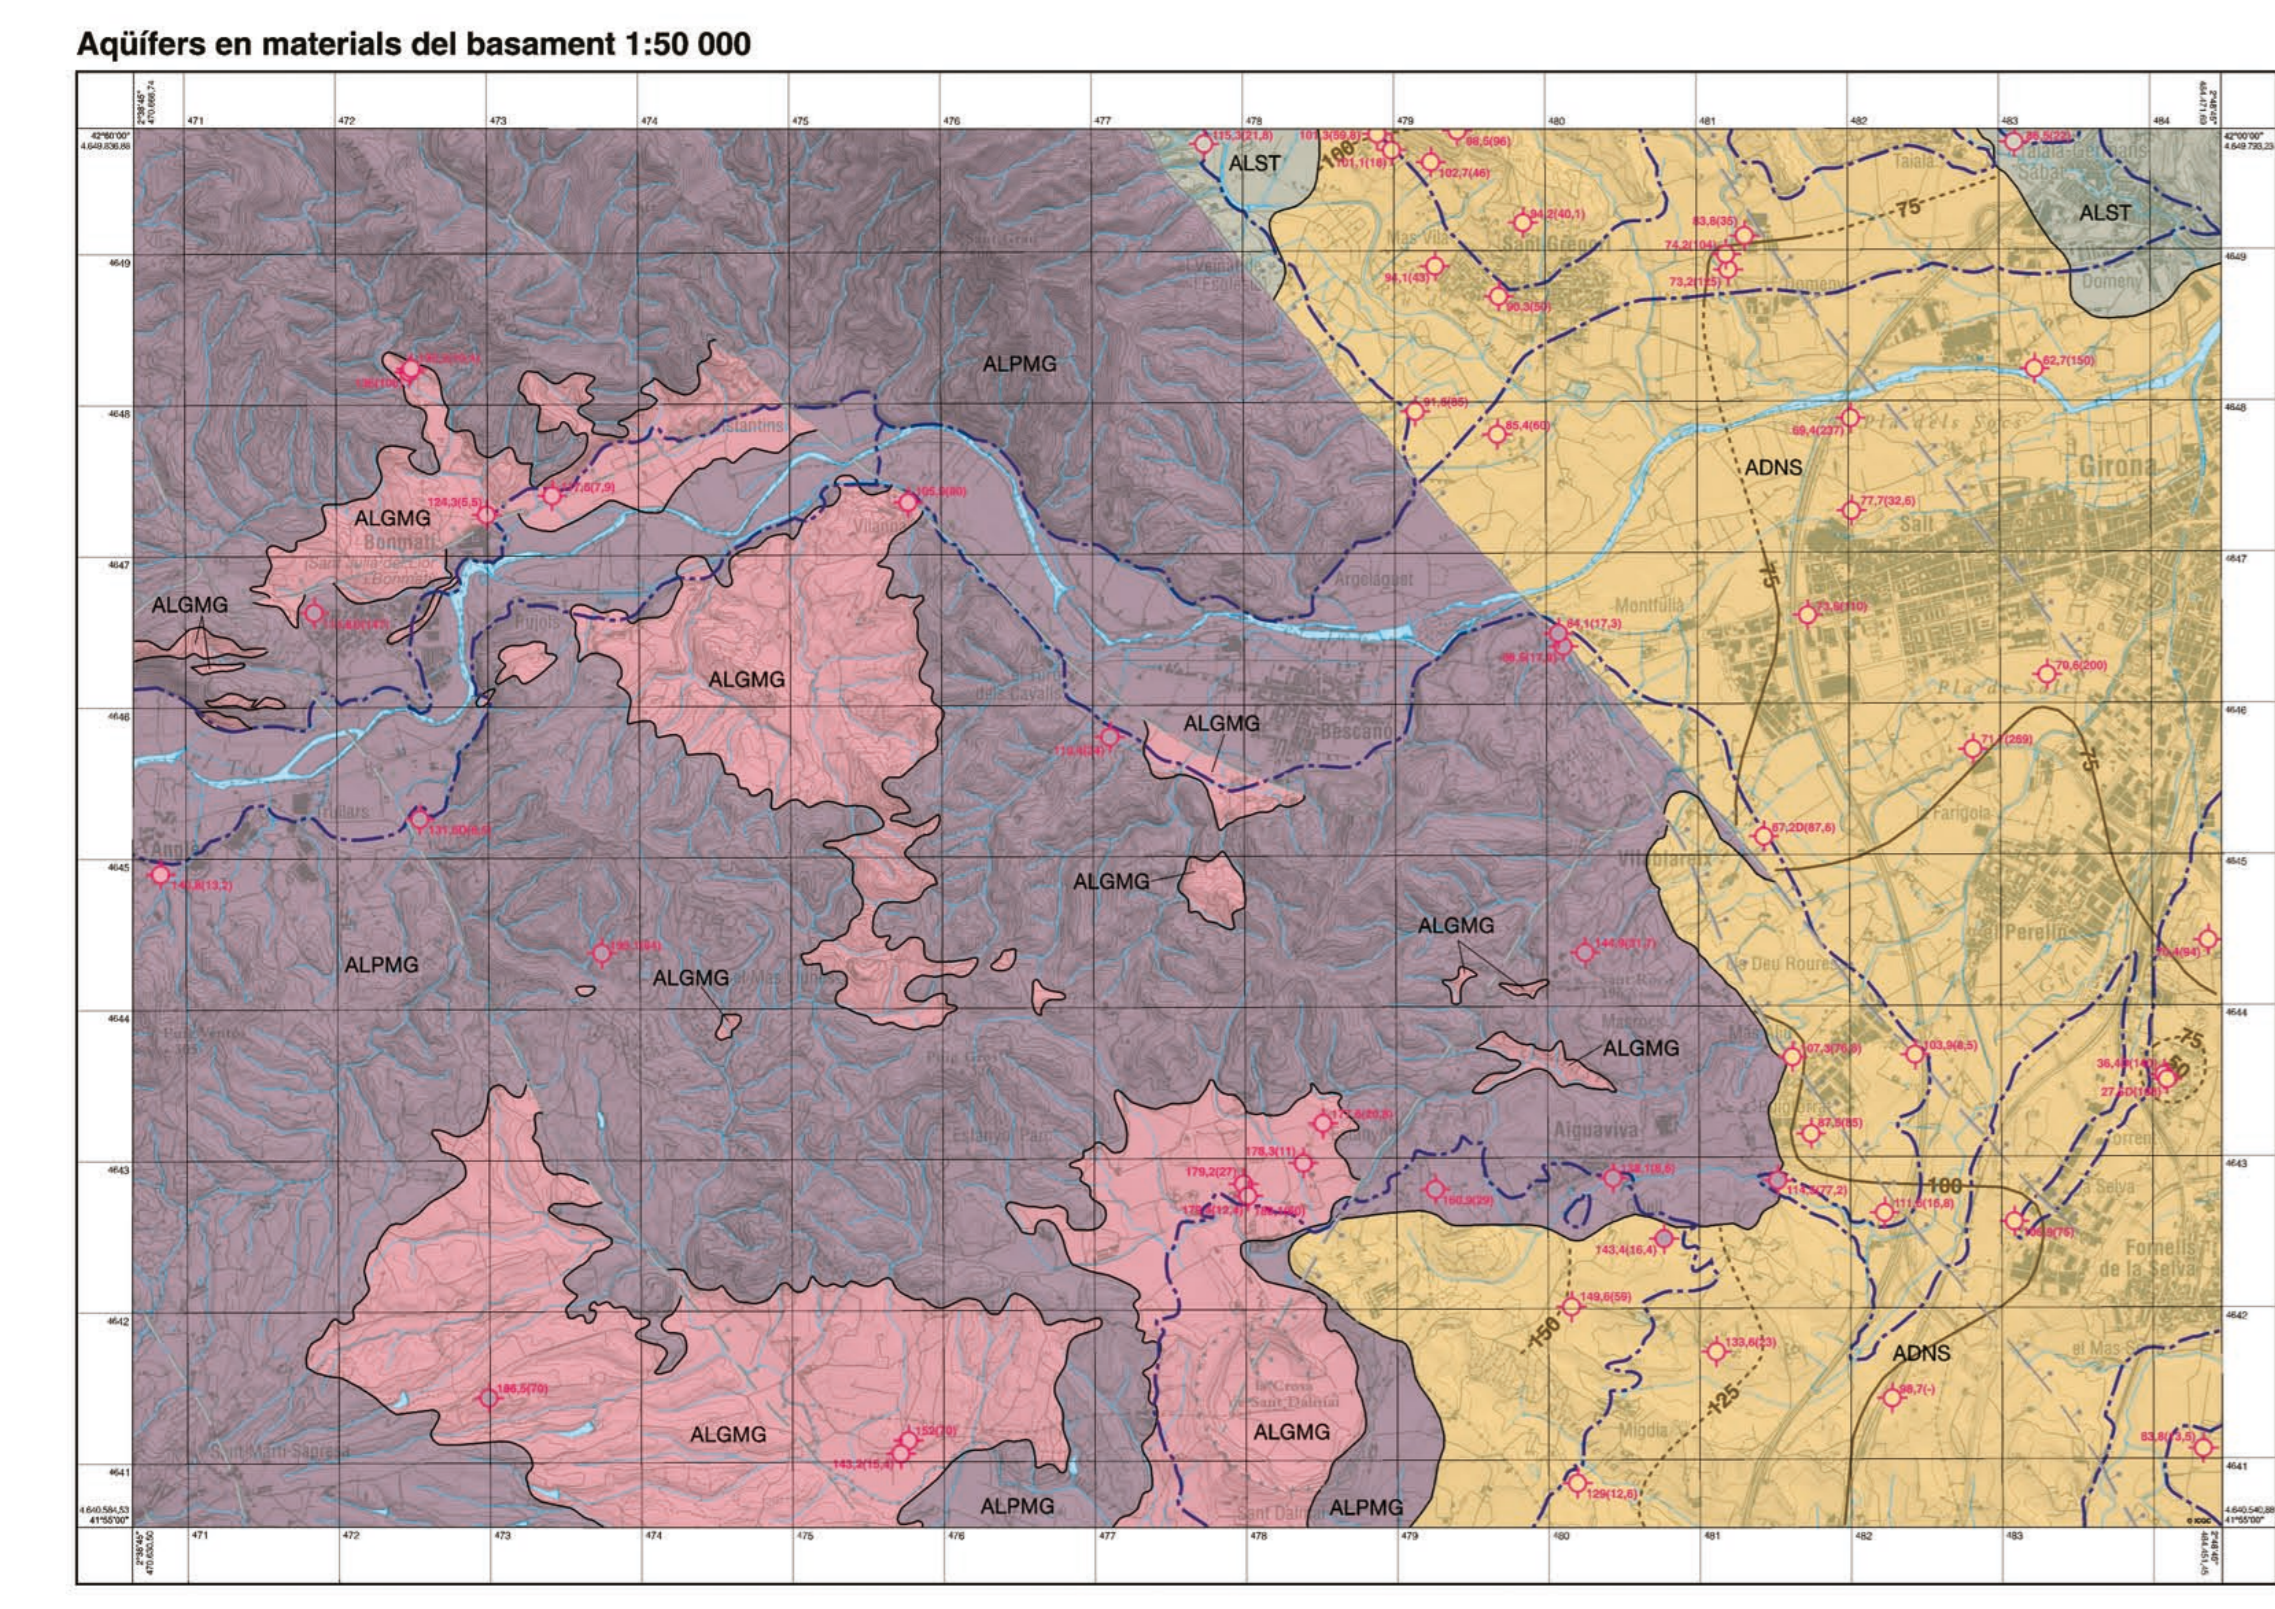

Project information including logos for the Institut Cartogràfic i Geològic de Catalunya, the project title 'Mapa geològic de Catalunya', and the specific map title 'Mapa hidrogeològic de Catalunya'.

Project information for the basement and quaternary aquifers maps, including logos and project details.

Project information for the lithology and piezometry maps, including logos and project details.

Project information for the tectonic and hydrochemical maps, including logos and project details.

Project information for the vulnerability (DRASTIC) map, including logos and project details.