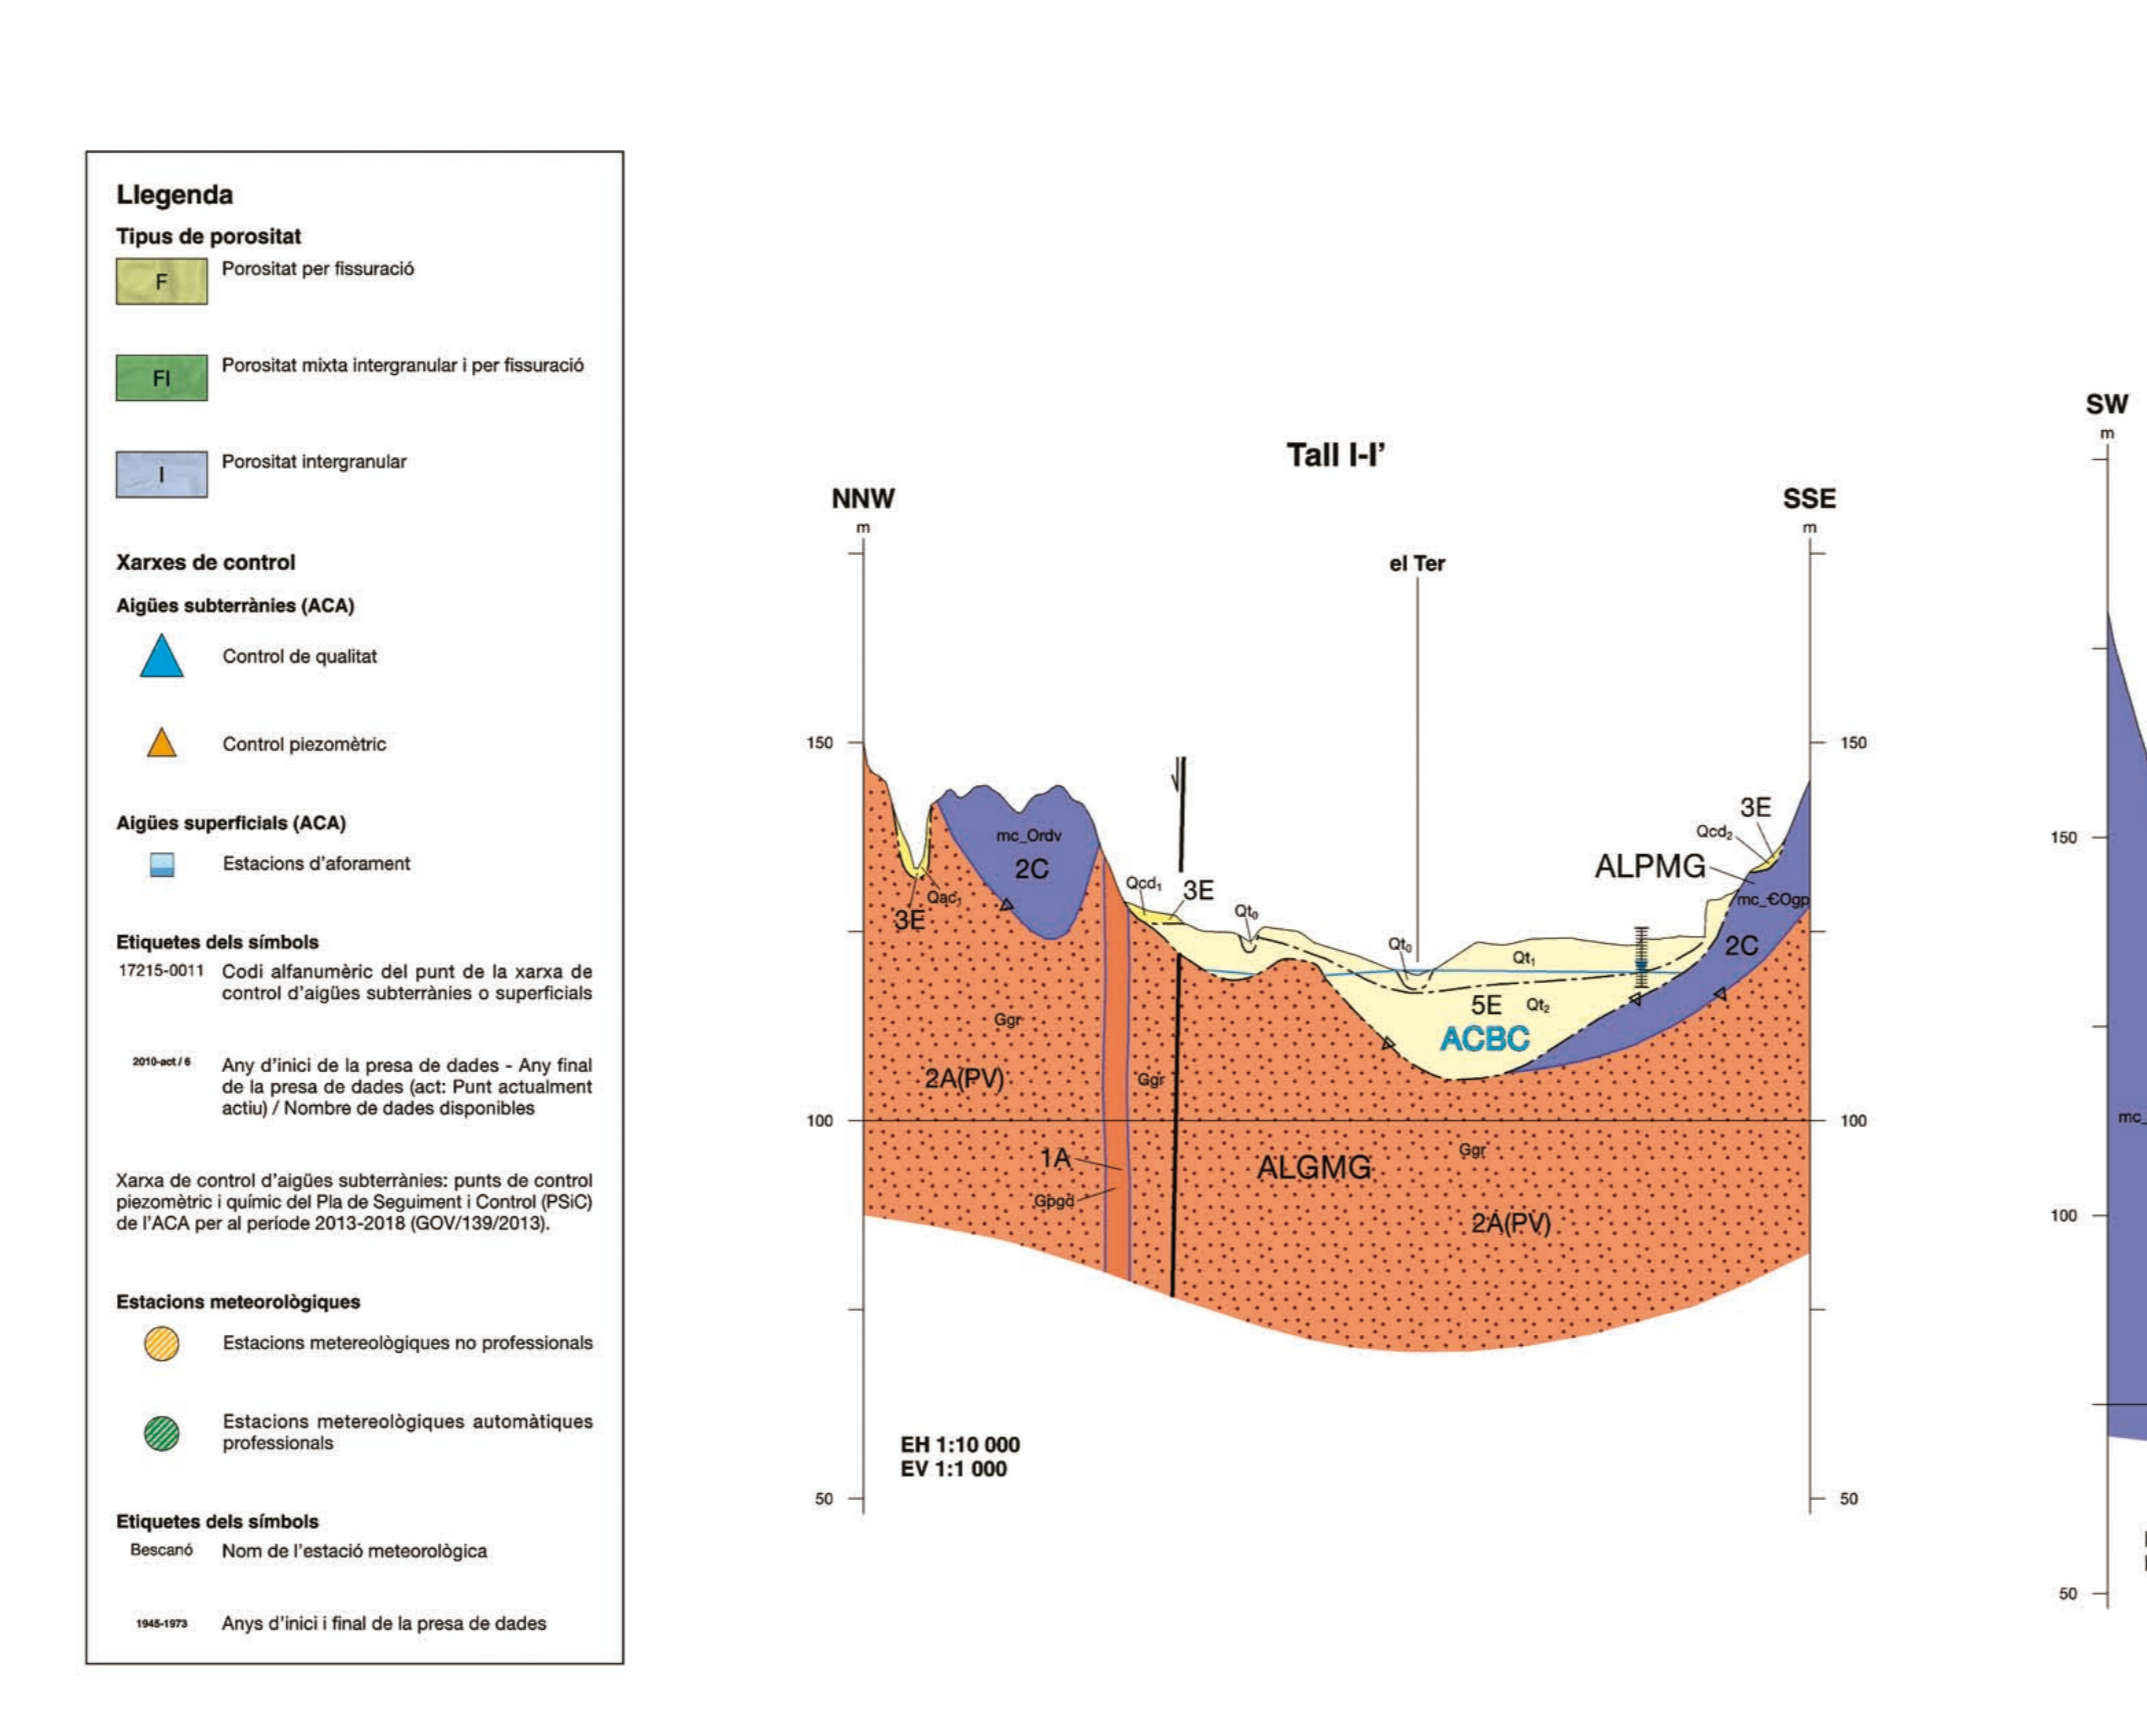

Project information including logos for the Institut Cartogràfic i Geològic de Catalunya, the project title 'Mapa geològic de Catalunya', and the specific map title 'Mapa hidrogeològic de Catalunya'.

Project information for the basement and quaternary aquifers maps, including logos and project details.

Project information for the lithology and piezometry maps, including logos and project details.

Project information for the tectonic and hydrochemical maps, including logos and project details.

Project information for the vulnerability (DRASTIC) map, including logos and project details.