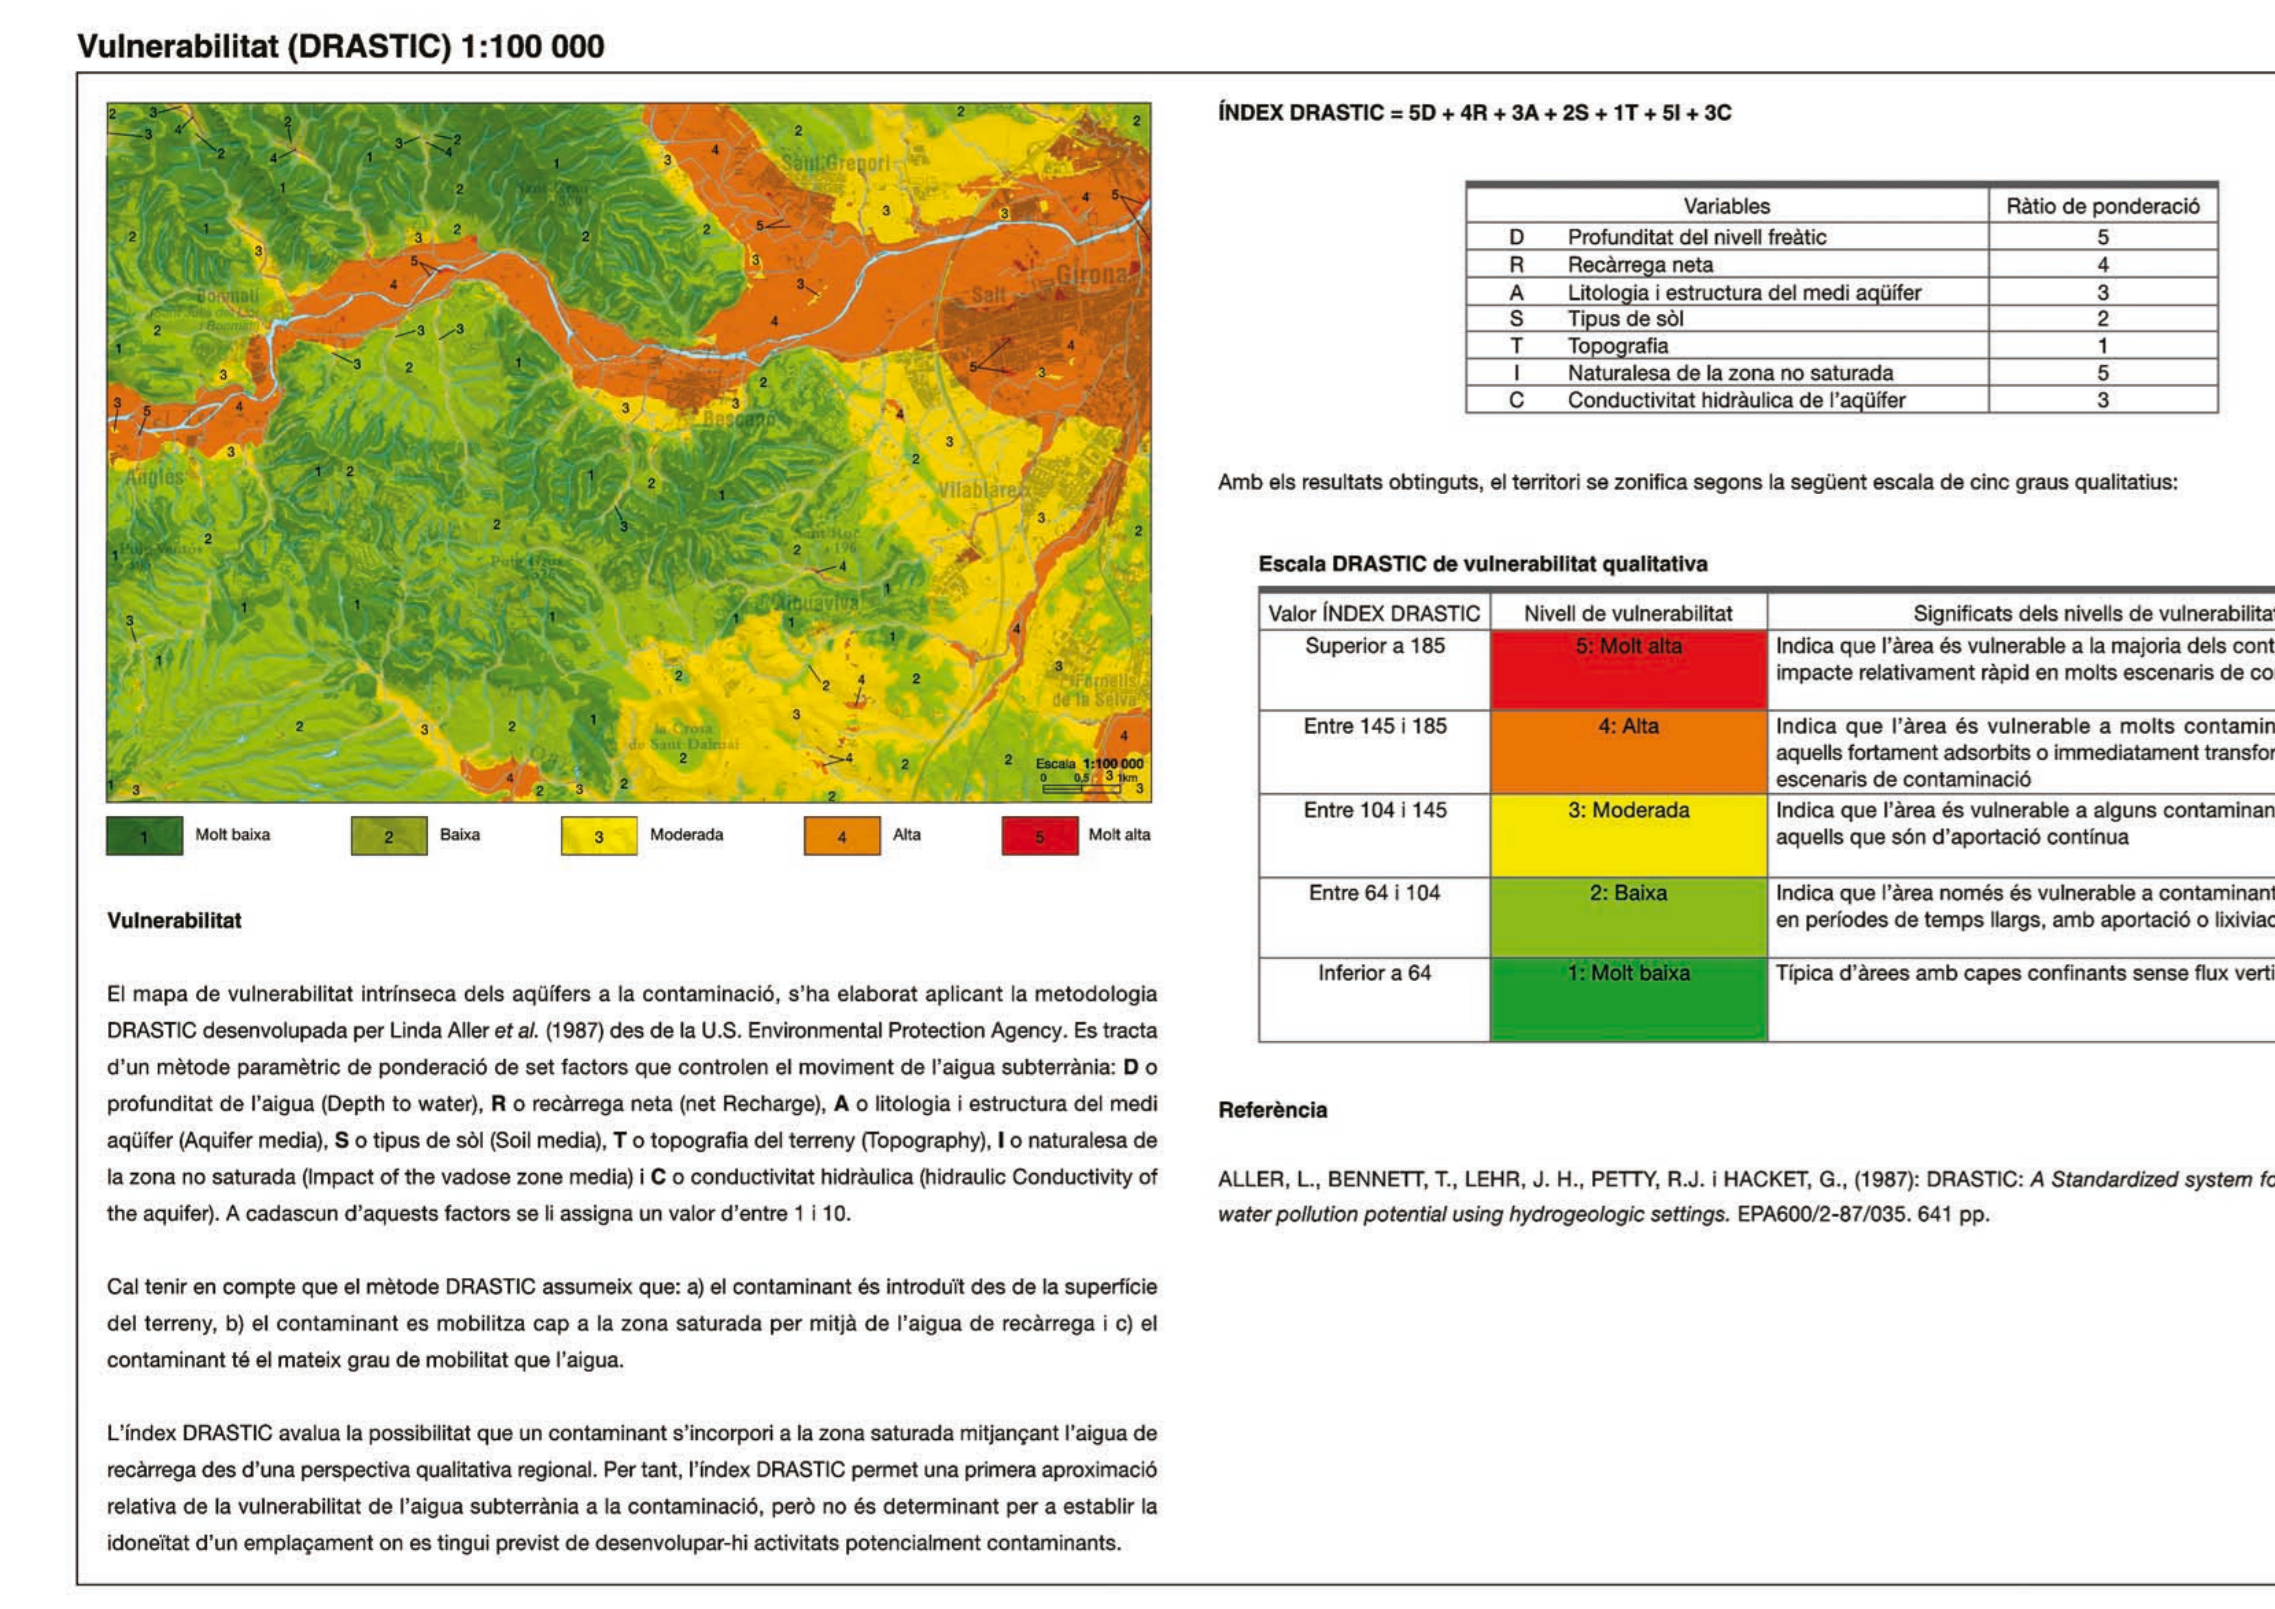

Project information including logos for the Institut Cartogràfic i Geològic de Catalunya, the project title 'Mapa geològic de Catalunya', and the specific map title 'Mapa hidrogeològic de Catalunya'.

Project information for the basement and quaternary aquifers maps, including logos and project details.

Project information for the lithology and piezometry maps, including logos and project details.

Project information for the tectonic and hydrochemical maps, including logos and project details.

Project information for the vulnerability (DRASTIC) map, including logos and project details.